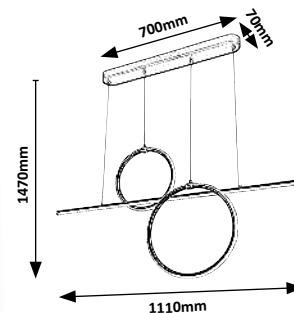

6969 (M) (P)

LED / 12W
(750lm, 4000K) incl.
IP20
matte black/white/chrome

5 998250 369693

6970 (M) (P)

LED / 48W
(2760lm, 4000K) incl.
IP20
matte black/white/chrome

5 998250 369709