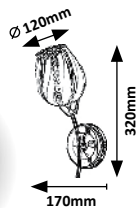

DANILA

2968

2621

2968 **MG**

☒ E27 / 1x max. 60W
IP20 • 19251
chrome/white

2969 **MG**

☒ E27 / 3x max. 60W
IP20 • 19251
chrome/white

2970 **MG**

☒ E27 / 5x max. 60W
IP20 • 19251
chrome/white