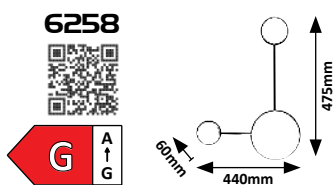

AMADEO

6258 (M) (P)

LED / 7W
(500lm, 4000K) incl.
IP20
black

5 998250 362588

6259 (M) (P)

LED / 10,5W
(750lm, 4000K) incl.
IP20
black

5 998250 362595

6260 (M) (P)

LED / 21W
(1500lm, 4000K) incl.
IP20
black

5 998250 362601