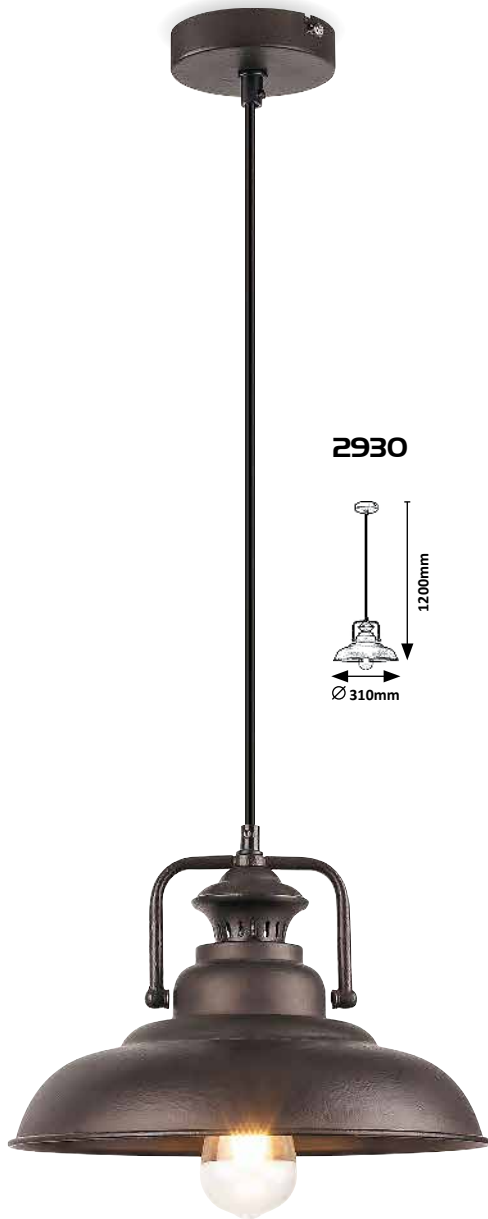

KYLE

DOUG

TEXTILE
CABLE

2930