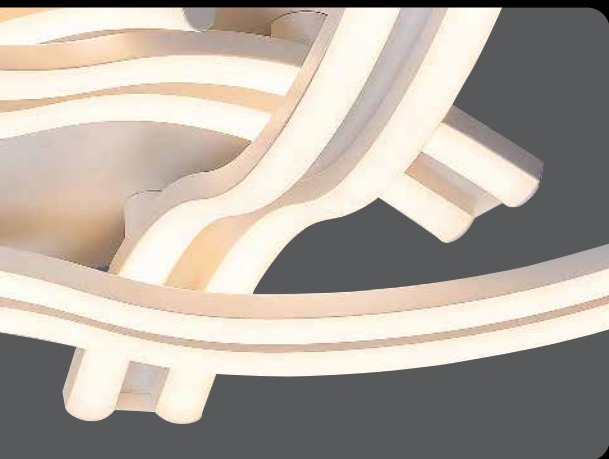

TULIO

5890

Ø 550mm