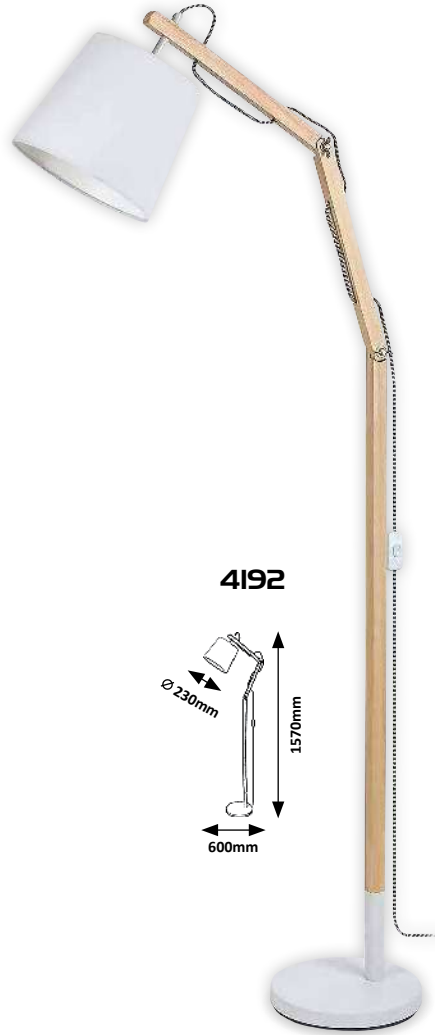

THOMAS

WOOD ★ | New