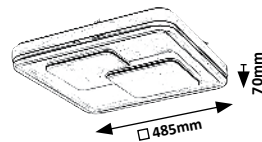

2604 (M) (P)

LED / 40W
(2970lm, 4000K) incl.
IP20 • 19961
black/white

5 998250 326047