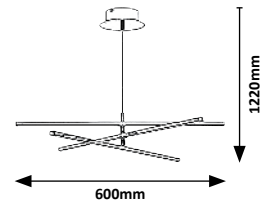

MEREDITH

5 YEAR GUARANTEE

LED built-in

NATURAL White

G A ↑ G

2479

2478

2480

2481

2478 (M) (P)

LED / 20W
(1440lm, 4000K) incl.
IP20
chrome/white

5 998250 324784

2479 (M) (P)

LED / 18W
(1440lm, 4000K) incl.
IP20
chrome/white

5 998250 324791

2481 (M) (P)

LED / 19,2W
(1550lm, 4000K) incl.
IP20
chrome/white

5 998250 324814

2480 (M) (P)

LED / 18W
(1500lm, 4000K) incl.
IP20
chrome/white

5 998250 324807