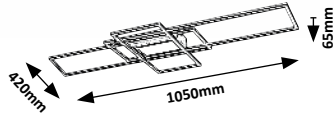

THABITA

6867

6869

6868

6867 (M) (P)

LED / 35W
(2500lm, 4000K) incl.
IP20
satin chrome/white

5 998250 368672

6868 (M) (P)

LED / 38W
(2250lm, 4000K) incl.
IP20
matte black/white

5 998250 368689

6869 (M) (P)

LED / 54W
(4200lm, 3000K-6500K) incl.
IP20 • 566
satin chrome/white

5 998250 368696