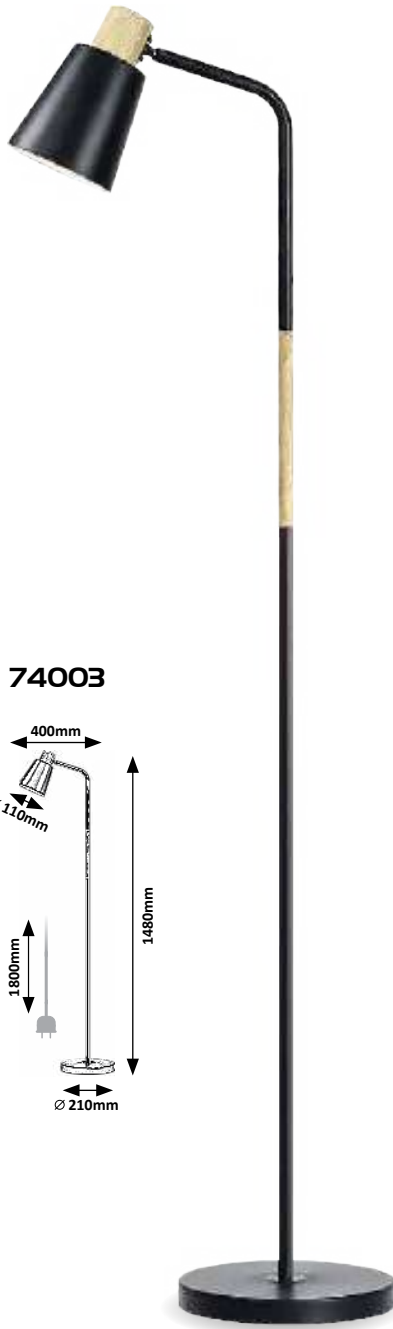

# AZIM

★ | New

74003

WOOD TEXTILE CABLE