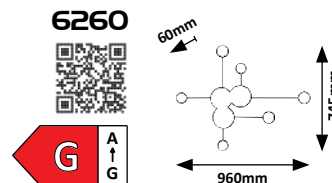

AMADEO

6258 (M) (P)

LED / 7W
(500lm, 4000K) incl.
IP20
black

5 998250 362588

6259 (M) (P)

LED / 10,5W
(750lm, 4000K) incl.
IP20
black

5 998250 362595

6260 (M) (P)

LED / 21W
(1500lm, 4000K) incl.
IP20
black

5 998250 362601