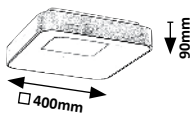

CARMELLA

5052

5053

5056

5057

5054

5055

5052 (M) (A)

LED / 30W
(1950lm, 4000K) incl.
IP20
gold/white

5 998250 350523

5053 (M) (A)

LED / 50W
(3400lm, 4000K) incl.
IP20
gold/white

5 998250 350530

5054 (M) (A)

LED / 50W
(3350lm, 4000K) incl.
IP20
gold/white

5 998250 350547

5055 (M) (A)

LED / 80W
(6335lm, 4000K) incl.
IP20
gold/white

5 998250 350554

5056 (M) (A)

LED / 30W
(1950lm, 4000K) incl.
IP20
gold/white

5 998250 350561

5057 (M) (A)

LED / 50W
(3889lm, 4000K) incl.
IP20
gold/white

5 998250 350578