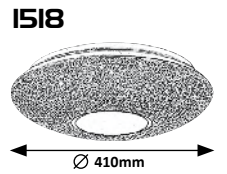

JILLIAN

CORALIA

SIREN

6966 (M) (A)

LED / 18W
(1800lm, 3000K) incl.
IP20 • 19842
tinted colour

5 998250 369662

6967 (M) (A)

LED / 24W
(2400lm, 3000K) incl.
IP20 • 19843
tinted colour

5 998250 369679

1518 (M) (P)

LED / 48W
(3476lm, 3000K-6500K) incl.
IP20 • 19728 • 508
transparent/chrome

5 998250 315188

1519 (M) (P)

LED / 72W
(5728lm, 3000K-6500K) incl.
IP20 • 19729 • 508
transparent/chrome

5 998250 315195

6294 (M) (P)

LED / 50W
(3390lm, 4000K) incl.
IP20 • 19815
white

5 998250 362946