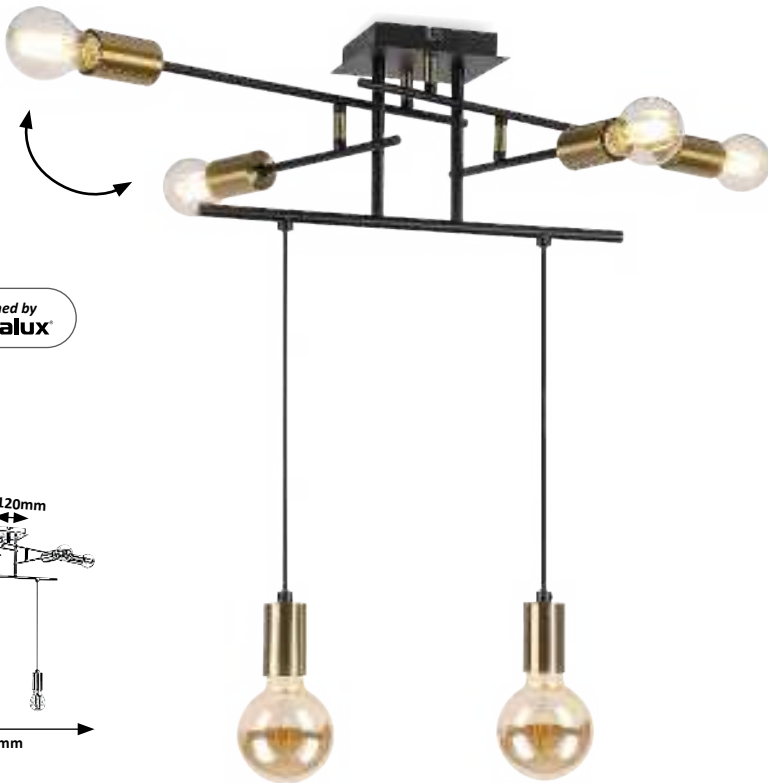

designed by **rabalux**

2116

SEPARATELY SWITCHABLE