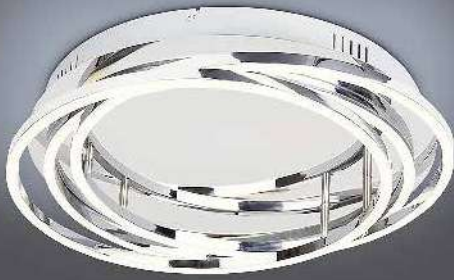

2183

SELENA

2183

2184

2183

LED / 40W
(3200lm, 4000K) incl.
IP20
chrome

5 998250 321837

2184

LED / 30W
(2400lm, 4000K) incl.
IP20
chrome

5 998250 321844