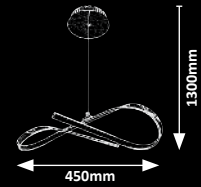

ANIELA

5
GUARANTEE
YEARS

LED
built-in

NATURAL
White

G
A
↑
G

2187

2188

2187

(M)

LED / 20W
(1600lm, 4000K) incl.
IP20
chrome

5 998250 321875

2188

(M)

LED / 20W
(1600lm, 4000K) incl.
IP20
chrome

5 998250 321882