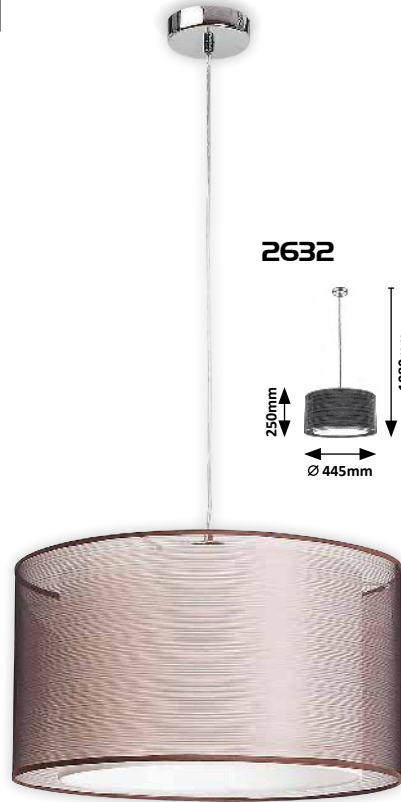

# ANASTASIA

E27  
1x max. 60W excl.

LED built-in  
1W

2629

2632

2630

2633

2629 (M) (T)