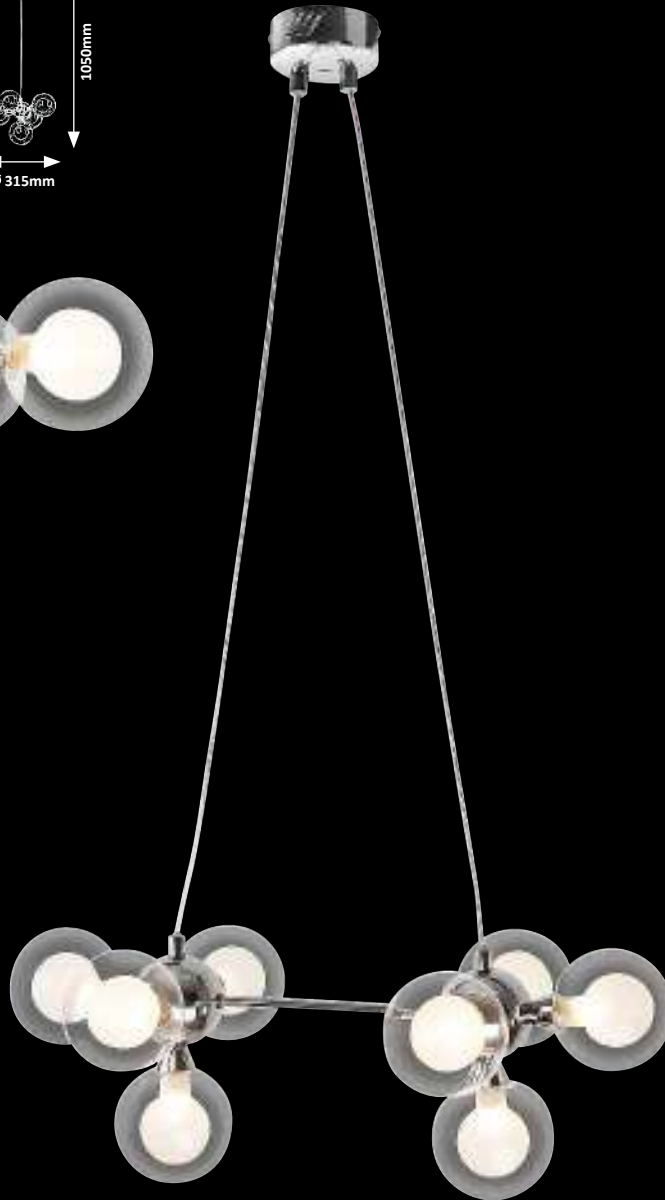

# BRIELLA

WARM  
White

2623

1050mm  
Ø 315mm

2624

Ø 90mm

580mm

930mm