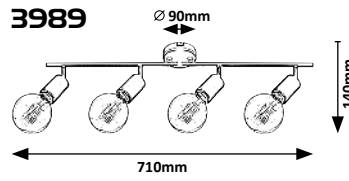

LAMAR

Others / Best match