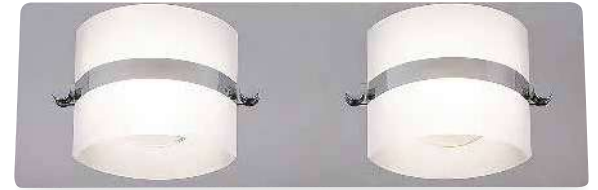

TONY

5489

5490

5491

5492

5489 (M) (P)

LED / 5W
(365lm, 4000K) incl.
IP44 • 19600
chrome/opal glass

5 998250 354897

5490 (M) (P)

LED / 10W
(730lm, 4000K) incl.
IP44 • 19600
chrome/opal glass

5 998250 354903

5491 (M) (P)

LED / 15W
(1095lm, 4000K) incl.
IP44 • 19600
chrome/opal glass

5 998250 354910

5492 (M) (P)

LED / 20W
(1460lm, 4000K) incl.
IP44 • 19600
chrome/opal glass

5 998250 354927