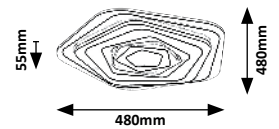

# TANELI

3264

3097

3098

**3097** (M) (A)

LED / 41W  
(3053lm, 3000K-6500K) incl.  
IP20 • 528  
white

**3098** (M) (A)

LED / 54W  
(4101lm, 3000K-6500K) incl.  
IP20 • 528  
white