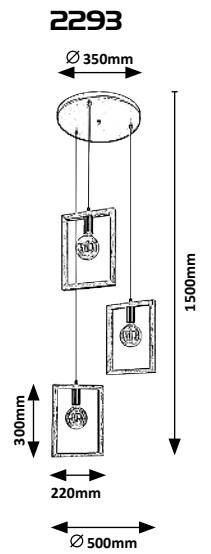

2293

71028

W

☒ E27 / 1x max. 60W
IP20 • beech

5 996595 710286

2289

M W

☒ E27 / 1x max. 40W
IP20 black/beech

5 998250 322896

2292

M W

☒ E27 / 1x max. 40W
IP20 black/beech

5 998250 322926

2293

M W

☒ E27 / 3x max. 40W
IP20 black/beech

5 998250 322933