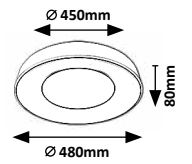

CEILO

3082

3083

3082, 3083

BACKLIGHT effect

3082 (M) (P)

LED / 38W
(3200lm, 3000K-6500K) incl.
IP20 • 502
black/white

5 998250 330822

3083 (M) (P)

LED / 38W
(3200lm, 3000K-6500K) incl.
IP20 • 502
white

5 998250 330839