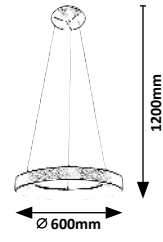

CARMELLA

5052

5053

5056

5057

5054

5055

5052 (M) (A)

LED / 30W
(1950lm, 4000K) incl.
IP20
gold/white

5 998250 350523

5053 (M) (A)

LED / 50W
(3400lm, 4000K) incl.
IP20
gold/white

5 998250 350530

5054 (M) (A)

LED / 50W
(3350lm, 4000K) incl.
IP20
gold/white

5 998250 350547

5055 (M) (A)

LED / 80W
(6335lm, 4000K) incl.
IP20
gold/white

5 998250 350554

5056 (M) (A)

LED / 30W
(1950lm, 4000K) incl.
IP20
gold/white

5 998250 350561

5057 (M) (A)

LED / 50W
(3889lm, 4000K) incl.
IP20
gold/white

5 998250 350578