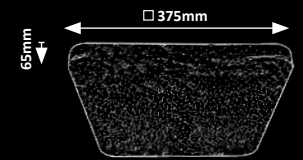

LUCAS

3072

3073

3074

3072 (M) (P)

LED / 12W
(900lm, 4000K) incl.
IP20 • 19907
white

3073 (M) (P)

LED / 18W
(1350lm, 4000K) incl.
IP20 • 19908
white

3074 (M) (P)

LED / 24W
(1800lm, 4000K) incl.
IP20 • 19909
white