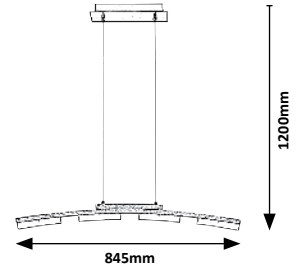

EUCALYPTUS

New

2957

TITHANIA

New

6670

2957 (M) (P)

LED / 20W
(E) 1650lm; (E) 1760lm, 3000K incl.
IP20
satin chrome/white

5 998250 329574

6670 (M) (P)

LED / 24W
(E) 1920lm, 2700K-6500K incl.
IP20 • (E)
brushed aluminium/white

5 998250 366708