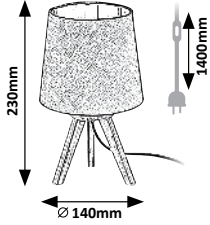

74003 (M)

☒ E27 / 1x max. 40W
IP20 •
black

5 996595 740030

4192 (MWT)

☒ E27 / 1x max. 60W
IP20 •
 19455
beech/white

5 998250 341927

2068 (WT)

☒ E14 / 1x max. 25W
IP20 •
 19822
beech/natural

5 998250 320687

2069 (WT)

☒ E14 / 1x max. 25W
IP20 •
 19823
beech/black

5 998250 320694