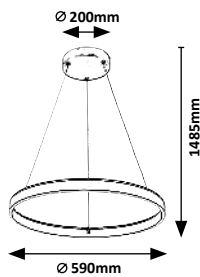

OTHELLO

6299

6299 (M SI)

LED / 36W
(1800lm, 3000K-6000K) incl.
IP20 • 525
grey/white

5 998250 362991