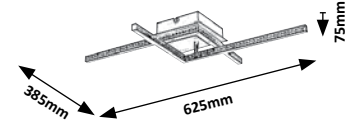

CASIMIR

5 YEARS GUARANTEE

LED built-in

NATURAL White

G A ↑ G

New

5268

5269

5267

OCEAN

5 YEARS GUARANTEE

LED built-in

NATURAL White

G A ↑ G

New

5256

5267 (M) (P)

LED / 23W
(E) 1250lm; (F) 1800lm, 4000K incl.
IP20
matte black/white

5 998250 352671

5268 (M) (P)

LED / 35W
(E) 1970lm; (F) 3050lm, 4000K incl.
IP20
matte black/white

5 998250 352688

5269 (M) (P)

LED / 40W
(E) 2000lm; (F) 3050lm, 4000K incl.
IP20
matte black/white

5 998250 352695

5256 (M) (P)

LED / 26W
(E) 1700lm; (F) 3350lm, 4000K incl.
IP20
matte black/white

5 998250 352565