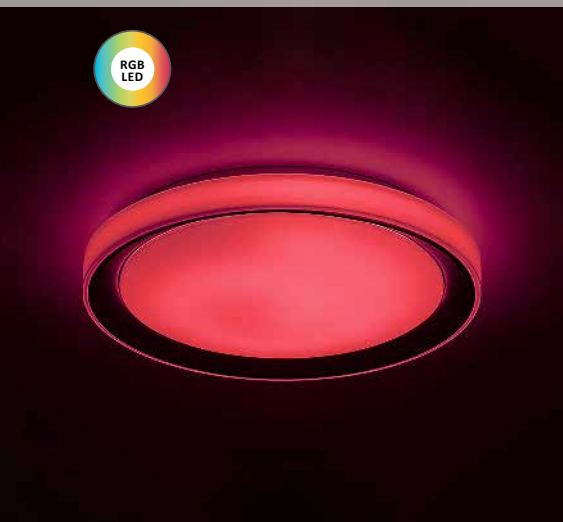

3510

EVEREST

3510

OPHELIA

5364

5365

3510 (M) (P)

LED / 40W
(3200lm, 2700K-6500K) incl.
IP20 • 19991 • 563
silver/white

5 998250 335100

5364 (M) (P)

LED / 24W
(2000lm, 3000K-6500K) incl.
IP20 • 19584 • 563
chrome/white

5 998250 353647

5365 (M) (P)

LED / 40W
(3200lm, 3000K-6500K) incl.
IP20 • 19585 • 563
chrome/white

5 998250 353654