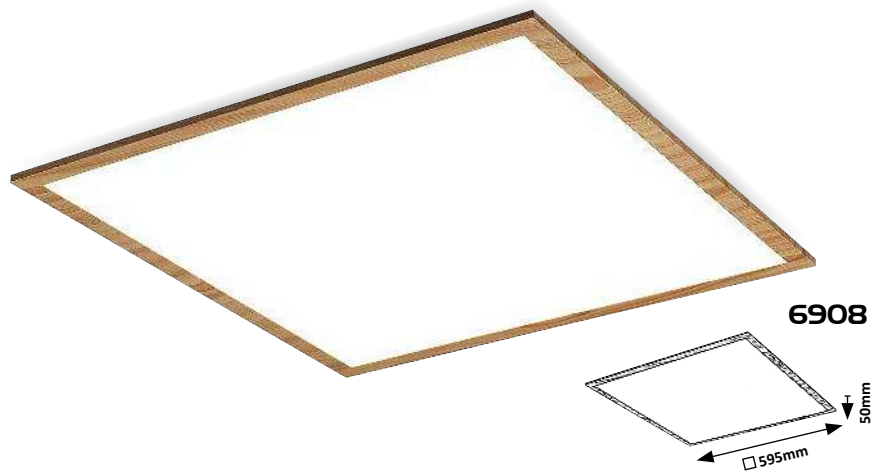

ALMOND

6907 (M) (P)

LED / 12W
(1260lm, 4000K) incl.
IP20
beech/white

6908 (M) (P)

LED / 40W
(4200lm, 4000K) incl.
IP20
beech/white

6909 (M) (P)

LED / 40W
(4200lm, 4000K) incl.
IP20
beech/white