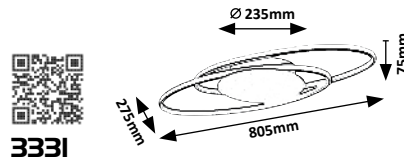

AQUILA

VESTA

3335

3529, 3530

3335 (M) (SI)

LED / 50W
(2300lm, 3000K-6000K) incl.
IP20 • 542
black/white

5 998250 333359

3331 (M) (SI)

LED / 50W
(1900lm, 3000K) incl.
IP20
black/white

5 998250 333311