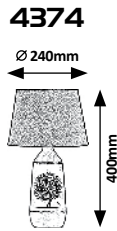

DORA

DORKA

PETRA

SOPHIE

4374 (C) (T)

E27 / 1x max. 40W
IP20 •
19384
white/grey

4605 (C) (T)

E14 / 1x max. 40W
IP20 •
19550
brown

4386 (C) (T)

E14 / 1x max. 40W
IP20 •
19465
beige/grey

4398 (C) (T)

E14 / 1x max. 40W
IP20 •
19547
white/black