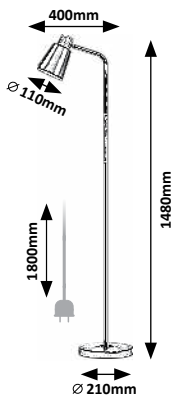

# AZIM

★ | New

74003

WOOD TEXTILE CABLE