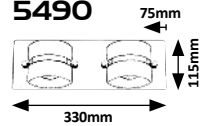

TONY

5489

5490

5491

5492

5489 (M) (P)

LED / 5W
(365lm, 4000K) incl.
IP44 • 19600
chrome/opal glass

5 998250 354897

5490 (M) (P)

LED / 10W
(730lm, 4000K) incl.
IP44 • 19600
chrome/opal glass

5 998250 354903

5491 (M) (P)

LED / 15W
(1095lm, 4000K) incl.
IP44 • 19600
chrome/opal glass

5 998250 354910

5492 (M) (P)

LED / 20W
(1460lm, 4000K) incl.
IP44 • 19600
chrome/opal glass

5 998250 354927