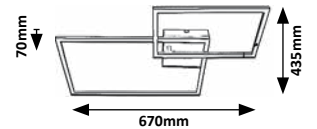

CASIMIR

5 YEARS GUARANTEE

LED built-in

NATURAL White

G A ↑ G

New

5268

5269

5267

OCEAN

5 YEARS GUARANTEE

LED built-in

NATURAL White

G A ↑ G

New

5256

5267 (M) (P)

LED / 23W
(E) 1250lm; (F) 1800lm, 4000K incl.
IP20
matte black/white

5 998250 352671

5268 (M) (P)

LED / 35W
(E) 1970lm; (F) 3050lm, 4000K incl.
IP20
matte black/white

5 998250 352688

5269 (M) (P)

LED / 40W
(E) 2000lm; (F) 3050lm, 4000K incl.
IP20
matte black/white

5 998250 352695

5256 (M) (P)

LED / 26W
(E) 1700lm; (F) 3350lm, 4000K incl.
IP20
matte black/white

5 998250 352565