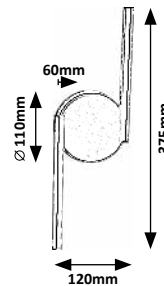

SHIENA

5
YEARS
GUARANTEE

LED
built-in

NATURAL
White

G
A
↑
G

New

71116

SABIRA

5
YEARS
GUARANTEE

LED
built-in

NATURAL
White

G
A
↑
G

New

71122

71122

71116 M P T

LED / 38W
(1880lm, 3300lm;
4000K) incl. • IP20
matte black/grey

5 996595 711160

71122 M P

LED / 8W
(340lm, 790lm;
4000K) incl. • IP20
black/white

5 996595 711221