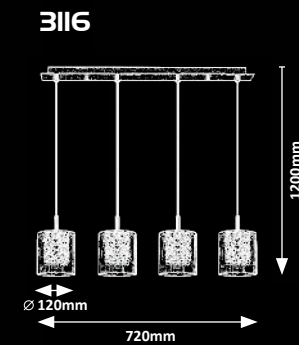

DUCESS

3115 **MG**

☒ G9 / 4x max. 40W
IP20
☒ 19875 • ☒ 19876
chrome/transparent

5 998250 331157

3116 **MG**

☒ G9 / 4x max. 40W
IP20
☒ 19877 • ☒ 19878
chrome/transparent

5 998250 331164

3117 **MG**

☒ G9 / 5x max. 40W
IP20
☒ 19877 • ☒ 19878
chrome/transparent

5 998250 331171