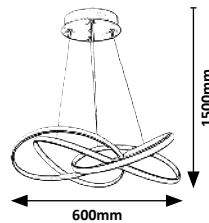

AMBROSIO

5 YEAR GUARANTEE

LED built-in

WARM White

G A ↑ G

5694

5693

5692

5692 (M) (P)

LED / 40W
(2700lm, 3000K) incl.
IP20
brown

5 998250 356921

5693 (M) (P)

LED / 50W
(3400lm, 3000K) incl.
IP20
brown

5 998250 356938

5694 (M) (P)

LED / 11W
(700lm, 3000K) incl.
IP20
brown

5 998250 356945