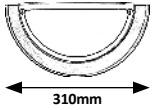

UFO

5173

51B

(M G)

☒ E27 / 1x max. 60W
IP20 • 9900
chrome/opal glass

5 998250 351131

5121

(M G)

☒ E27 / 1x max. 60W
IP20 • 9903
satin chrome/white

5 998250 351216

5143

(M G)

☒ E27 / 2x max. 60W
IP20 • 9103
chrome/opal glass

5 998250 351438

5151

(M G)

☒ E27 / 2x max. 60W
IP20 • 9200
satin chrome/white

5 998250 351513

5173

(M G)

☒ E27 / 1x max. 60W
IP20 • 9105
chrome/opal glass

5 998250 351735

5181

(M G)

☒ E27 / 1x max. 60W
IP20 • 9053
satin chrome/white

5 998250 351810