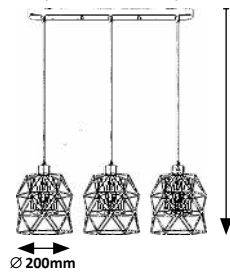

# EMRYS

TEXTILE  
CABLE

New

72111

∅ 120mm

∅ 200mm

72113

575mm