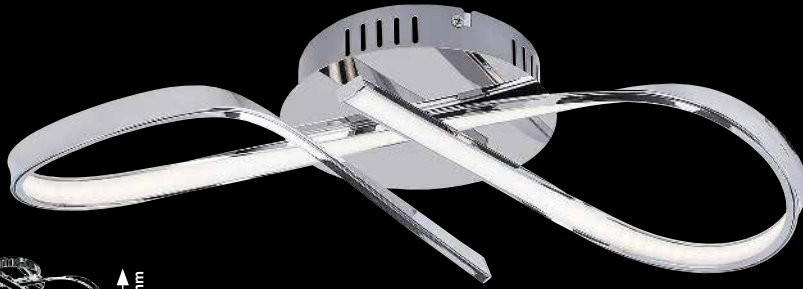

ANIELA

5
GUARANTEE
YEARS

LED
built-in

NATURAL
White

G
A
↑
G

2187