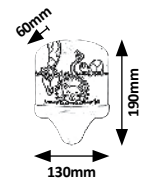

4571

WARM White