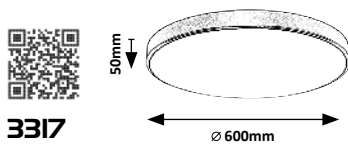

TESIA

3316, 3317

3316 (M) (P)

LED / 60W
(5000lm, 3000-6000K) incl.
IP20 • 19946 • 551
matte black/white

5 998250 333168

3317 (M) (P)

LED / 60W
(5000lm, 3000-6000K) incl.
IP20 • 19946 • 551
silver/white

5 998250 333175