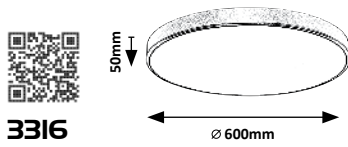

TESIA

3316, 3317

3316 (M) (P)

LED / 60W
(5000lm, 3000-6000K) incl.
IP20 • 19946 • 551
matte black/white

5 998250 333168

3317 (M) (P)

LED / 60W
(5000lm, 3000-6000K) incl.
IP20 • 19946 • 551
silver/white

5 998250 333175