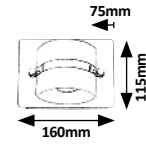

TONY

5489

5490

5491

5492

5489 (M) (P)

LED / 5W
(365lm, 4000K) incl.
IP44 • 19600
chrome/opal glass

5 998250 354897

5490 (M) (P)

LED / 10W
(730lm, 4000K) incl.
IP44 • 19600
chrome/opal glass

5 998250 354903

5491 (M) (P)

LED / 15W
(1095lm, 4000K) incl.
IP44 • 19600
chrome/opal glass

5 998250 354910

5492 (M) (P)

LED / 20W
(1460lm, 4000K) incl.
IP44 • 19600
chrome/opal glass

5 998250 354927