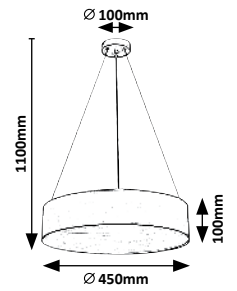

5084

5081

MA

☒ E27 / G45 / 3x max. 10W
IP20 • 19837
matte black/white

5082

MA

☒ E27 / G45 / 3x max. 10W
IP20 • 19837
matte black/white

5083

MA

☒ E27 / G45 / 3x max. 10W
IP20 • 19837
matte white/white

5084

MA

☒ E27 / G45 / 3x max. 10W
IP20 • 19837
matte white/white