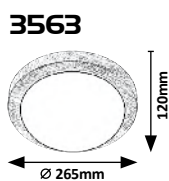

UFO

DISKY

5101 **MG**

☒ E27 / 1x max. 60W
IP20 • 9900
white/opal glass

5131 **MG**

☒ E27 / 2x max. 60W
IP20 • 9103
white/opal glass

5161 **MG**

☒ E27 / 1x max. 60W
IP20 • 9105
white/opal glass

3563 **MG**

☒ E27 / 1x max. 40W
IP20 • 9565
bronze/opal glass

3564 **MG**

☒ E27 / 2x max. 40W
IP20 • 9551
bronze/opal glass