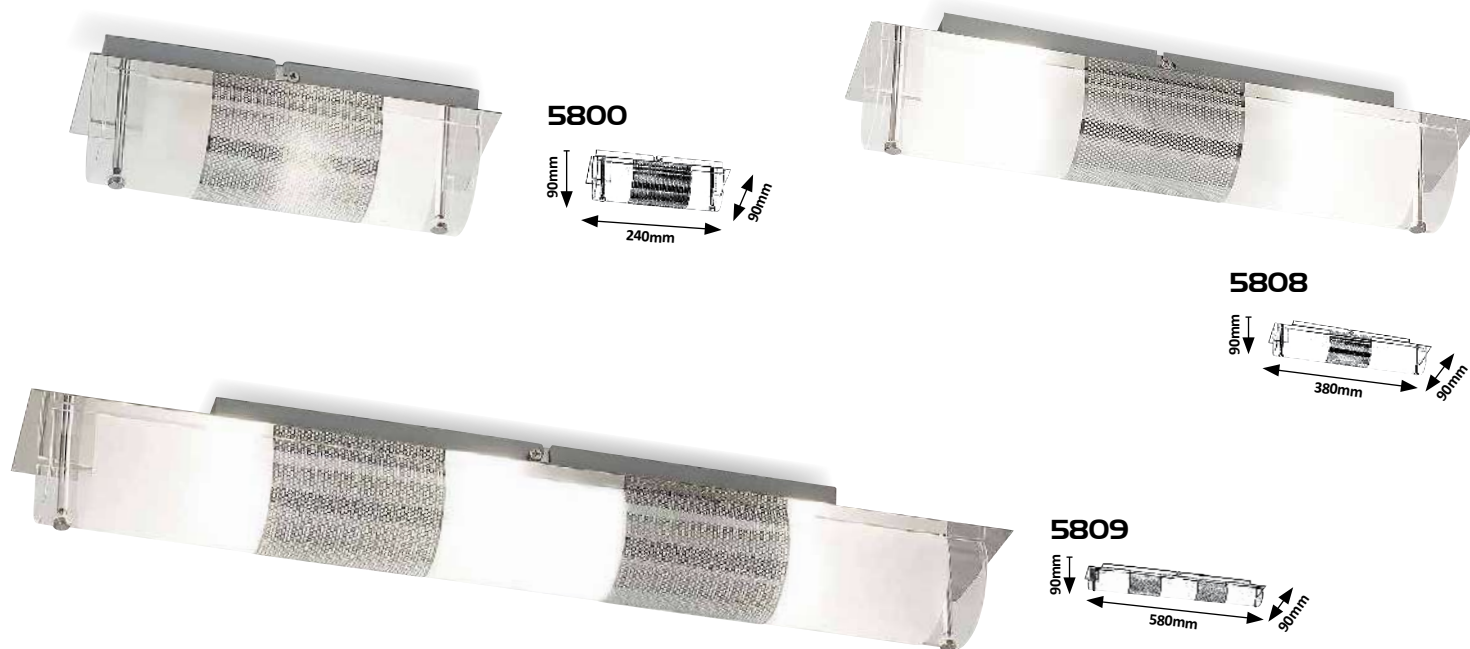

PERIODIC

PAULA