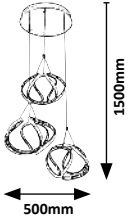

PALMIRA

5772

5771

5770

5770 (M) (P)

LED / 38W
(2500lm, 3000K) incl.
IP20
chrome

5771 (M) (P)

LED / 50W
(3400lm, 3000K) incl.
IP20
chrome

5772 (M) (P)

LED / 11W
(700lm, 3000K) incl.
IP20
chrome