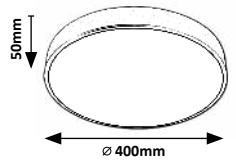

# TESIA

**3314**

**3315**

**3314** (M) (P)

LED / 36W  
(2600lm, 3000K) incl.  
IP20 • 19945  
matte black/white

**3315** (M) (P)

LED / 36W  
(2600lm, 4000K) incl.  
IP20 • 19945  
silver/white