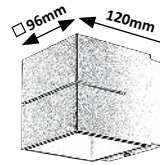

KAUNAS

INDIRECT

7019

7017 (M)
☒ G9 / 1x max. 10W
IP20
matte black

7018 (M)
☒ G9 / 1x max. 10W
IP20
matte white

7019 (M)
☒ G9 / 1x max. 10W
IP20
brushed aluminium

7020 (M)
☒ G9 / 1x max. 10W
IP20
matte black

7021 (M)
☒ G9 / 1x max. 10W
IP20
matte white

7022 (M)
☒ G9 / 1x max. 10W
IP20
brushed aluminium