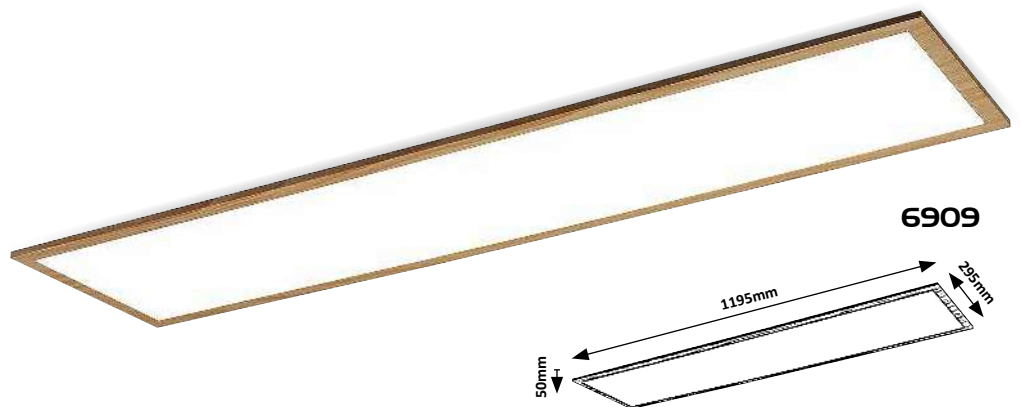

ALMOND

6907 (M) (P)

LED / 12W
(1260lm, 4000K) incl.
IP20
beech/white

6908 (M) (P)

LED / 40W
(4200lm, 4000K) incl.
IP20
beech/white

6909 (M) (P)

LED / 40W
(4200lm, 4000K) incl.
IP20
beech/white