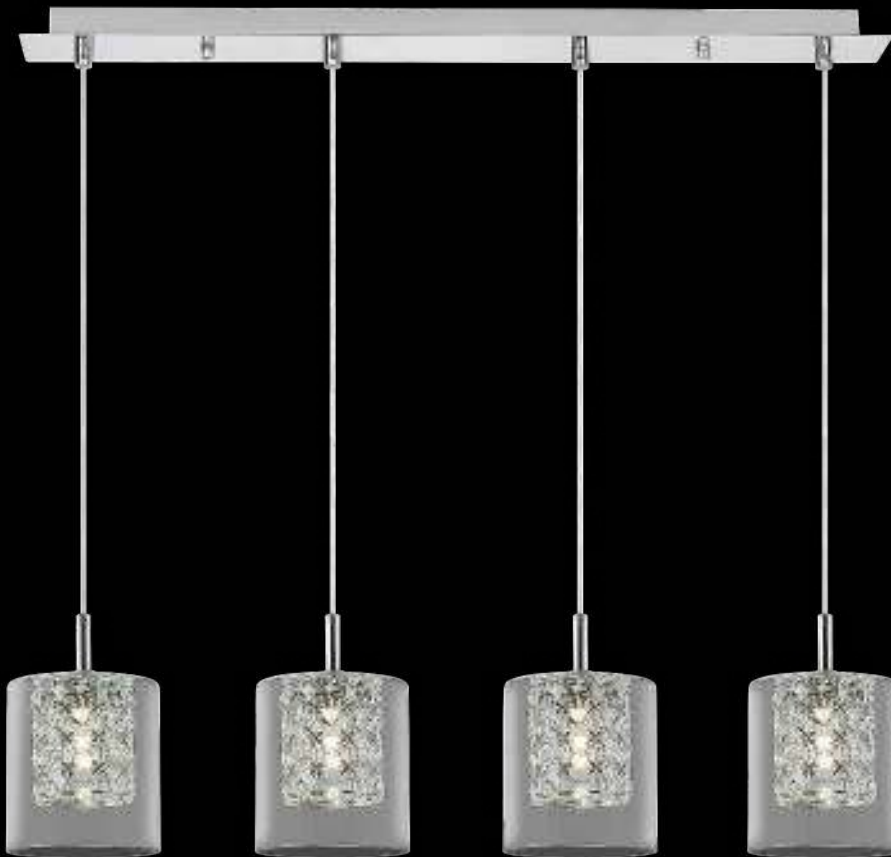

DUCESS

3115 **MG**

☒ G9 / 4x max. 40W
IP20
☒ 19875 • ☒ 19876
chrome/transparent

5 998250 331157

3116 **MG**

☒ G9 / 4x max. 40W
IP20
☒ 19877 • ☒ 19878
chrome/transparent

5 998250 331164

3117 **MG**

☒ G9 / 5x max. 40W
IP20
☒ 19877 • ☒ 19878
chrome/transparent

5 998250 331171