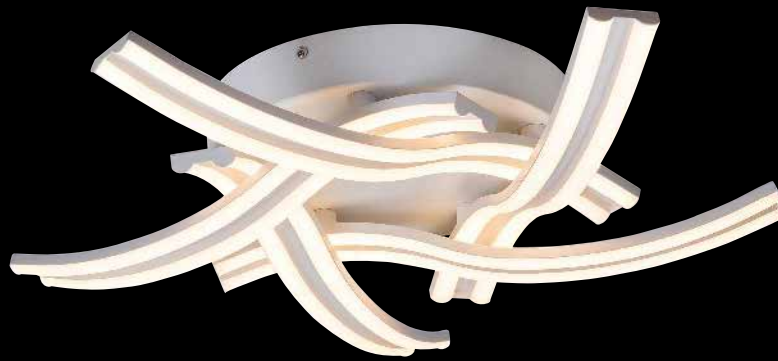

TULIO

5890

Ø 550mm