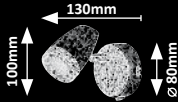

KAREN

5 YEAR WARRANTY
LED built-in
WARM White

5564

5565

5566

5567

5564 (M) (P)

LED / 4W
(280lm, 3000K) incl.
IP20 •
white/beech

5 998250 355641

5565 (M) (P)

LED / 8W
(560lm, 3000K) incl.
IP20
white/beech

5 998250 355658

5566 (M) (P)

LED / 12W
(840lm, 3000K) incl.
IP20
white/beech

5 998250 355665

5567 (M) (P)

LED / 16W
(1120lm, 3000K) incl.
IP20
white/beech

5 998250 355672