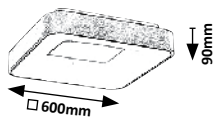

CARMELLA

5052

5053

5056

5057

5054

5055

5052 (M) (A)

LED / 30W
(1950lm, 4000K) incl.
IP20
gold/white

5 998250 350523

5053 (M) (A)

LED / 50W
(3400lm, 4000K) incl.
IP20
gold/white

5 998250 350530

5054 (M) (A)

LED / 50W
(3350lm, 4000K) incl.
IP20
gold/white

5 998250 350547

5055 (M) (A)

LED / 80W
(6335lm, 4000K) incl.
IP20
gold/white

5 998250 350554

5056 (M) (A)

LED / 30W
(1950lm, 4000K) incl.
IP20
gold/white

5 998250 350561

5057 (M) (A)

LED / 50W
(3889lm, 4000K) incl.
IP20
gold/white

5 998250 350578