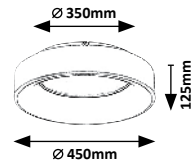

ADELINE

3926

3928

3927

3929

3926 (M) (A)

LED / 28W
(1800lm, 3000K-6000K) incl.
IP20 • 532
grey/white

5 998250 339269

3927 (M) (A)

LED / 28W
(1800lm, 3000K-6000K) incl.
IP20 • 532
grey/white

5 998250 339276

3928 (M) (A)

LED / 24W
(1500lm, 3000K-6000K) incl.
IP20 • 532
grey/white

5 998250 339283

3929 (M) (A)

LED / 24W
(1500lm, 3000K-6000K) incl.
IP20 • 532
grey/white

5 998250 339290