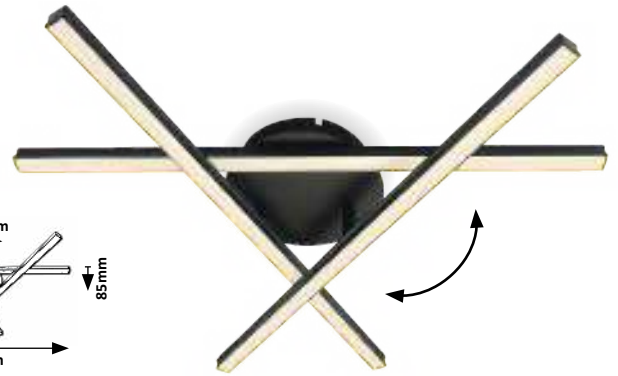

5285

SVETLANA

3513

3514

3515

710II

3513 (M) (P)

LED / 16W
(620lm, 3000K) incl.
IP20
matte black/white

5 998250 335131

3514 (M) (P)

LED / 25W
(950lm, 3000K) incl.
IP20
matte black/white

5 998250 335148

3515 (M) (P)

LED / 28W
(1150lm, 3000K) incl.
IP20
matte black/white

5 998250 335155