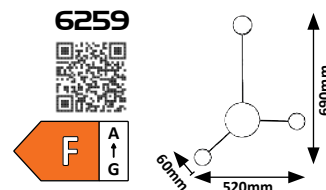

AMADEO

6258 (M) (P)

LED / 7W
(500lm, 4000K) incl.
IP20
black

5 998250 362588

6259 (M) (P)

LED / 10,5W
(750lm, 4000K) incl.
IP20
black

5 998250 362595

6260 (M) (P)

LED / 21W
(1500lm, 4000K) incl.
IP20
black

5 998250 362601