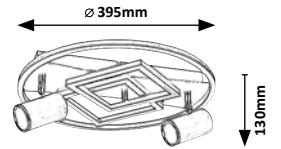

AZTEC

6905

MALCOLM

5366

5366 (M) (P)

LED / 35W
(E) 2150lm; (E) 2500lm, 4000K incl.
IP20
black/white

5 998250 353661

6905 (M) (P)

LED / 40W
(E) 2000lm; (E) 3350lm, 4000K incl.
IP20
matte black/white

5 998250 369051