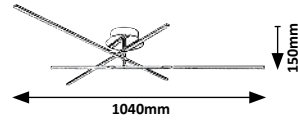

# MEREDITH

5 YEAR GUARANTEE

LED built-in

NATURAL White

G A ↑ G

2479

2478

2480