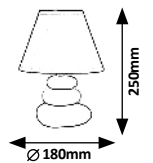

SONAL

4548

4549

EVELYN

4372

SALEM

4948

4949

4950

4548 C T

☒ E14 / 1x max. 40W
IP20 • □
19807
silver/white

5 998250 345482

4549 C T

☒ E14 / 1x max. 40W
IP20 • □
19808
gold/black

5 998250 345499

4372 C T

☒ E14 / 1x max. 40W
IP20 • □
19383
chrome/black

5 998250 343723

4948 C T

☒ E14 / 1x max. 40W
IP20 • □
19165
white/grey

5 998250 349480

4949 C T

☒ E14 / 1x max. 40W
IP20 • □
19157
white/silver

5 998250 349497

4950 C T

☒ E14 / 1x max. 40W
IP20 • □
19160
black/silver

5 998250 349503