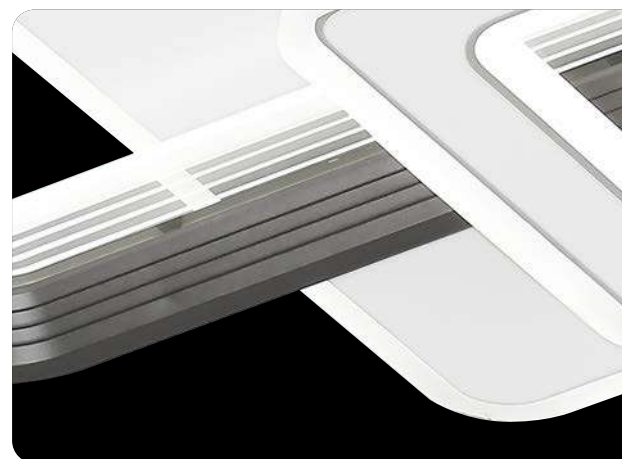

STREGOBOR

2937

HERKULES

2932

2937

2932 (M) (P)

LED / 50W
(E) 2700lm; (E) 6430lm, 4000K) incl.
IP20
black/white

5 998250 329321

2937 (M) (A)

LED / 48W
(E) 2950lm; (E) 5170lm, 3000K, 4000K, 6000K) incl.
IP20 • 523
grey/white/chrome

5 998250 329376