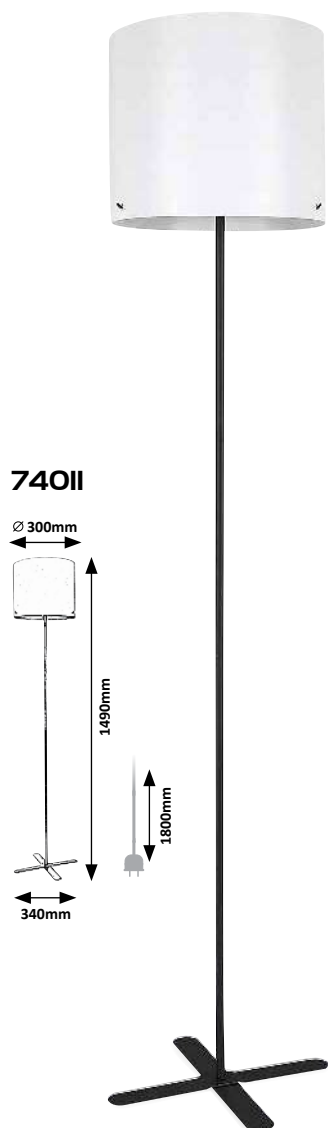

IZANDER

GODRIC

New

740I1

∅ 300mm

1490mm
1800mm
340mm