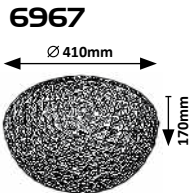

JILLIAN

CORALIA

SIREN

6966 (M) (A)

LED / 18W
(1800lm, 3000K) incl.
IP20 • 19842
tinted colour

5 998250 369662

6967 (M) (A)

LED / 24W
(2400lm, 3000K) incl.
IP20 • 19843
tinted colour

5 998250 369679

1518 (M) (P)

LED / 48W
(3476lm, 3000K-6500K) incl.
IP20 • 19728 • 508
transparent/chrome

5 998250 315188

1519 (M) (P)

LED / 72W
(5728lm, 3000K-6500K) incl.
IP20 • 19729 • 508
transparent/chrome

5 998250 315195

6294 (M) (P)

LED / 50W
(3390lm, 4000K) incl.
IP20 • 19815
white

5 998250 362946