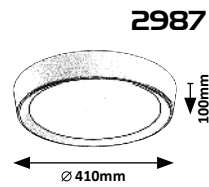

MOKKA

2987

2987

M A

LED / 24W
(2000lm, 3000K-6000K) incl.
IP20 • 19642 • 519
brown/white

5 998250 329871