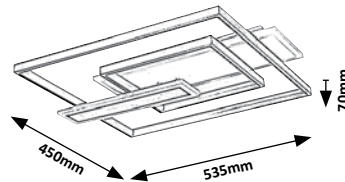

STREGOBOR

2937

HERKULES

2932

2937

2932 (M) (P)

LED / 50W
(E) 2700lm; (E) 6430lm, 4000K) incl.
IP20
black/white

5 998250 329321

2937 (M) (A)

LED / 48W
(E) 2950lm; (E) 5170lm, 3000K, 4000K, 6000K) incl.
IP20 • 523
grey/white/chrome

5 998250 329376