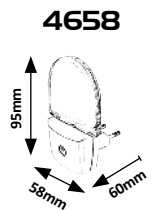

PUMPKIN

BILLY

ABEL

DEMBO

PARIS LUX

2282

P

LED / 0,5W
(5lm, 3000K) incl.
IP20
white

2283

P

LED / 0,5W
(5lm, 3000K) incl.
IP20
white

4647

P

LED / 0,5W
(2lm, 2700K) incl.
IP20
white

76011

P

LED / 0,54W
(5lm, 10lm;
3000K) incl. • IP20
white

76012

P

LED / 13,9W
(30lm, 35lm;
3000K) incl. • 0-3m, 90°
IP20 • white

4658

P

LED / 0,5W
(6lm, 4000K) incl.
IP20
white/transparent