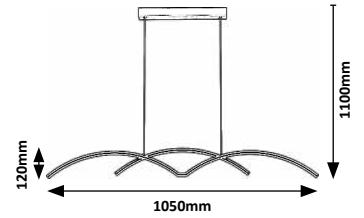

# RIVER

5  
YEAR  
GUARANTEE

LED  
built-in

NATURAL  
White

G A  
↑ G

New

6899

6899