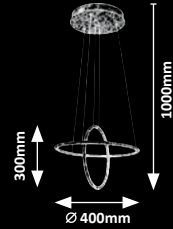

DONATELLA

5 YEAR WARRANTY

LED built-in

NATURAL White

G A ↑ G

2543

2544

2545

2546

2543 (M) (P)

LED / 21W
(1417lm, 4000K) incl.
IP20
white

5 998250 325439

2544 (M) (P)

LED / 37W
(2300lm, 4000K) incl.
IP20
white

5 998250 325446

2545 (M) (P)

LED / 95W
(5774lm, 4000K) incl.
IP20
white

5 998250 325453

2546 (M) (P)

LED / 65W
(4077lm, 4000K) incl.
IP20
white

5 998250 325460