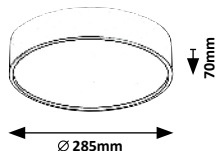

LARCIA

75011

75012

75011

LED / 19W
(1000lm, 1900lm;
4000K) incl. • IP44 • 6m, 120°
20010 • black/white

5 996595 750114

75012

LED / 19W
(1070lm, 1900lm;
4000K) incl. • IP44 • 6m, 120°
20011 • white

5 996595 750121

I491, I492 75011, 75012

adjustable • állítható • einstellbar

	1	2	Detection Area	3	4	5	Hold Time	6	7	8	Daylight Sensor
I	ON	ON	100%	ON	ON	ON	5s	ON	ON	ON	2Lux
II	ON	-	75%	ON	ON	-	30s	ON	ON	-	10Lux
III	-	ON	50%	ON	-	ON	1min	-	ON	-	25Lux
IV	-	-	25%	ON	-	-	3min	ON	-	-	50Lux
V				-	ON	ON	5min	-	-	-	Disable
VI				-	ON	-	10min				
VII				-	-	ON	20min				
VIII				-	-	-	30min