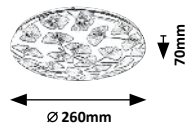

BENITA

5 YEAR GUARANTEE

LED built-in

designed by **rabalux**

NATURAL White

3077

3078

3077, 3078

3075, 3076

WARM White

3075

3076

3075 (M) (P)

LED / 18W
(900lm, 3000K) incl.
IP20 • 19910
white

5 998250 330754

3076 (M) (P)

LED / 24W
(1200lm, 3000K) incl.
IP20 • 19911
white

5 998250 330761

3077 (M) (P)

LED / 18W
(900lm, 4000K) incl.
IP20 • 19912
white

5 998250 330778

3078 (M) (P)

LED / 24W
(1200lm, 4000K) incl.
IP20 • 19913
white

5 998250 330785