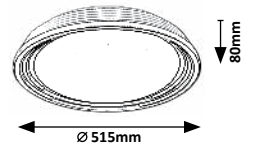

3000

OFF

ON

rabalux®

VALTER

3750

MATEA

3000

3750 (M P)

LED / 36W
(2250lm, 3000K) incl.
IP20 • 19891
brown/white

3000 (M A)

LED / 40W
(3200lm, 3000K-6000K) incl.
IP20 • 19639 • 502
brown/gold/white