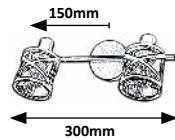

OBERON

5335

5336

5337

5338

TEXTILE
CABLE

5335 **MG**

☒ E14 / 1x max. 40W
IP20 • 19830
brown/amber

5336 **MG**

☒ E14 / 2x max. 40W
IP20 • 19830
brown/amber

5337 **MG**

☒ E14 / 3x max. 40W
IP20 • 19830
brown/amber

5338 **MG**

☒ E14 / 1x max. 40W
IP20 • 19831
brown/amber