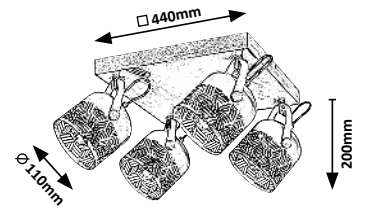

# ROTEM

WOOD

TEXTILE  
CABLE

designed by  
**rabalux**

**3298**

**3299**

**3300**

**3298** (M) (W)