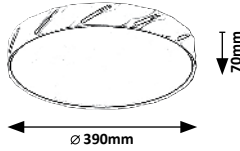

NESSIRA

71120