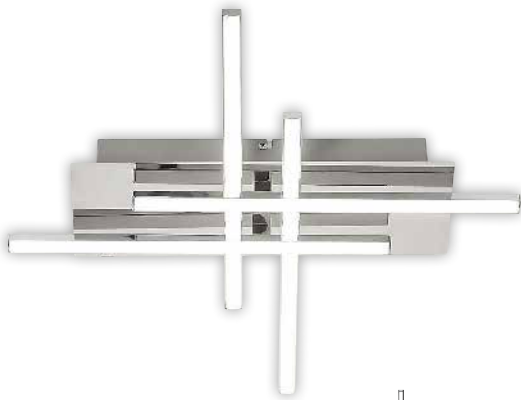

# MEREDITH

5 YEAR GUARANTEE

LED built-in

NATURAL White

G A ↑ G

2479

2478

2480