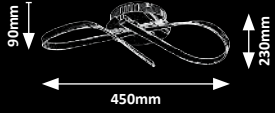

ANIELA

5
GUARANTEE
YEARS

LED
built-in

NATURAL
White

G
A
↑
G

2187