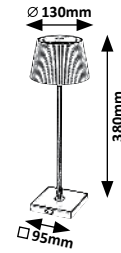

TAENA

76010

76013

ISHTAR

76007

76010, 76013

76010 (M) (P)

LED / 4W (200lm, 330lm; 3000K-5000K) incl.
DC 3,7V 1800mAh incl. • IP44
black/white

5 996595 760106

76013 (M) (P)

LED / 4W (200lm, 330lm; 3000K-5000K) incl.
DC 3,7V 1800mAh incl. • IP44
silver/white

5 996595 760137

76007 (P)

LED / 3W (130lm, 300lm; 3000K) incl.
DC 3,7V 2000mAh incl. • IP44
matte black

5 996595 760076