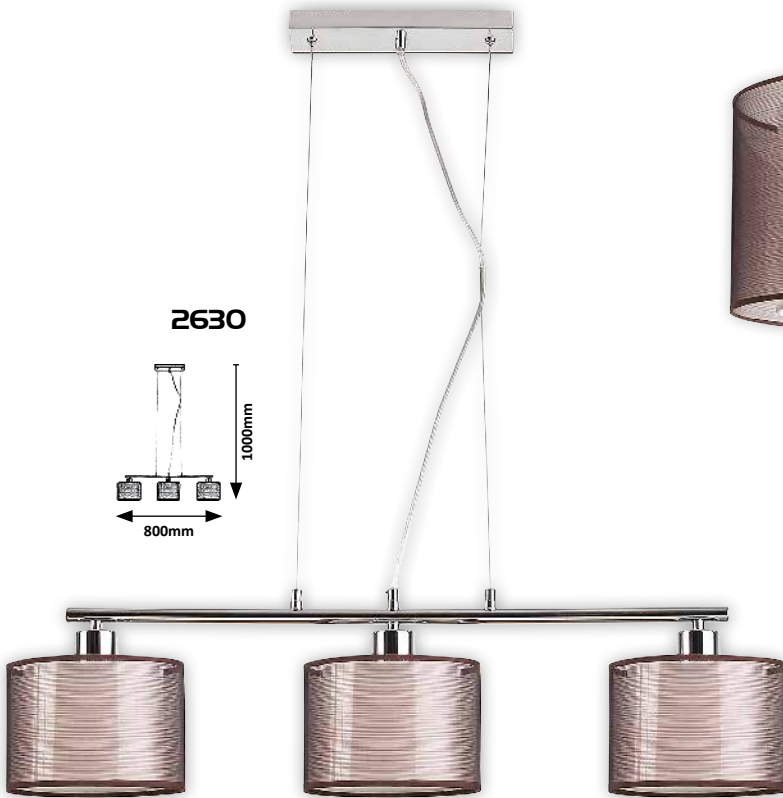

# ANASTASIA

E27  
1x max. 60W excl.

LED built-in  
1W

2629

2632

2630

2633

2629 (M) (T)