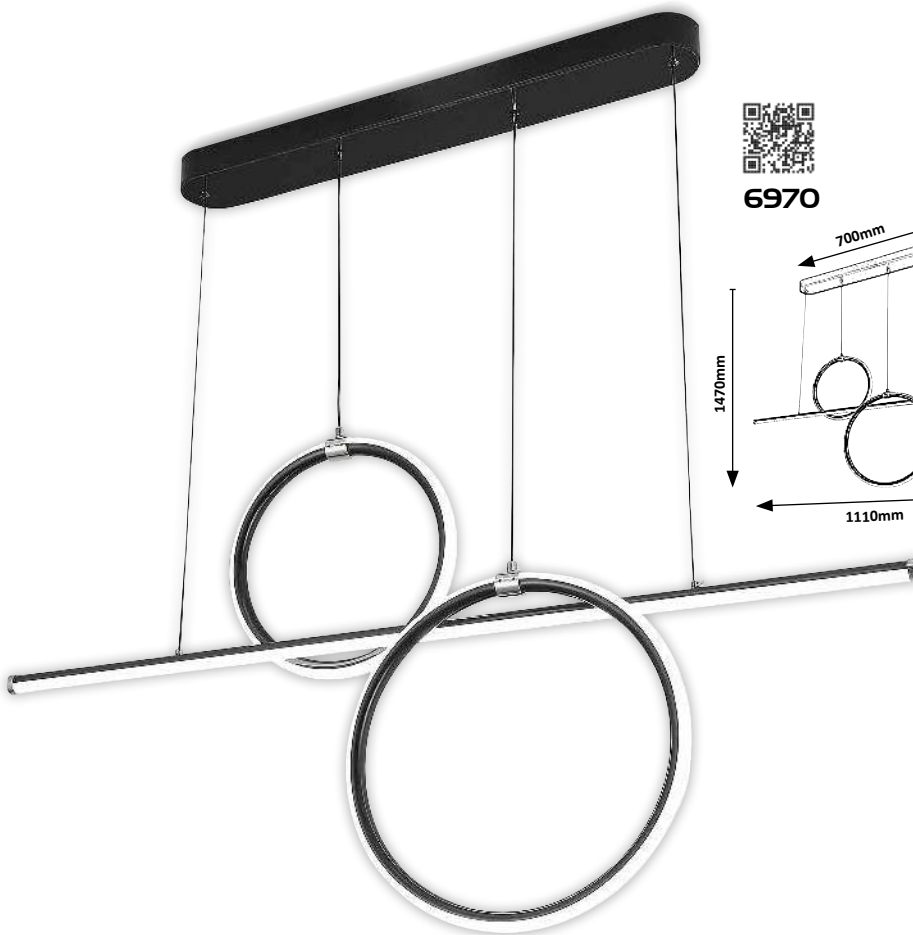

WILLOW

6969

6970

6969 (M) (P)

LED / 12W
(750lm, 4000K) incl.
IP20
matte black/white/chrome

5 998250 369693

6970 (M) (P)

LED / 48W
(2760lm, 4000K) incl.
IP20
matte black/white/chrome

5 998250 369709