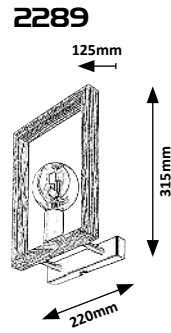

INDIGO

WOOD

New

2292