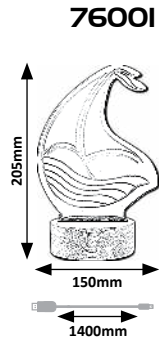

AKALI

76001

DC 5V / LED / 2W
(50lm, 230lm;
3000K) incl. • IP20 •
beech/transparent

76002

DC 5V / LED / 2W
(50lm, 230lm;
3000K) incl. • IP20 •
beech/transparent