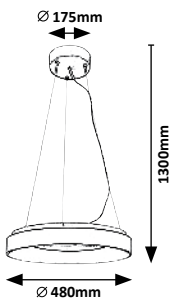

CEILO

72001, 72002

72001

72002

72001 (M) (P)

LED / 38W
(3150lm, 3800lm;
3000K-6500K) incl. • IP20 • 546
black/white

5 996595 720018

72002 (M) (P)

LED / 38W
(3150lm, 3800lm;
3000K-6500K) incl. • IP20 • 546
white

5 996595 720025