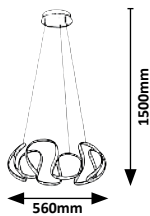

# PALMIRA

5772

5771

5770

**5770** (M) (P)

LED / 38W  
(2500lm, 3000K) incl.  
IP20  
chrome

**5771** (M) (P)

LED / 50W  
(3400lm, 3000K) incl.  
IP20  
chrome