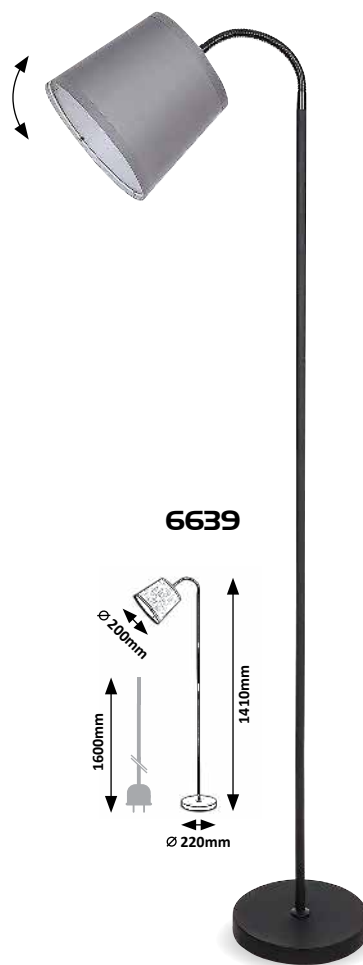

# GODRIC

**New**

**740I1**

∅ 300mm

1490mm  
1800mm  
340mm

**740I2**

∅ 300mm

1490mm  
1800mm  
340mm