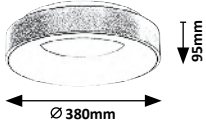

CARMELLA

5052

5053

5056

5057

5054

5055

5052 (M) (A)

LED / 30W
(1950lm, 4000K) incl.
IP20
gold/white

5 998250 350523

5053 (M) (A)

LED / 50W
(3400lm, 4000K) incl.
IP20
gold/white

5 998250 350530

5054 (M) (A)

LED / 50W
(3350lm, 4000K) incl.
IP20
gold/white

5 998250 350547

5055 (M) (A)

LED / 80W
(6335lm, 4000K) incl.
IP20
gold/white

5 998250 350554

5056 (M) (A)

LED / 30W
(1950lm, 4000K) incl.
IP20
gold/white

5 998250 350561

5057 (M) (A)

LED / 50W
(3889lm, 4000K) incl.
IP20
gold/white

5 998250 350578