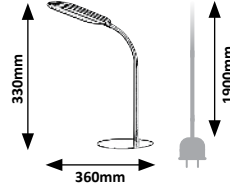

ADELMO

74007

74008

74009

74010

74007 (M) (P)

LED / 10W
(910lm, 1000lm;
3000K-6000K) incl. • IP20
black/white

5 996595 740078

74008 (M) (P)

LED / 10W
(910lm, 1000lm;
3000K-6000K) incl. • IP20
grey/white

5 996595 740085

74009 (M) (P)

LED / 10W
(910lm, 1000lm;
3000K-6000K) incl. • IP20
black/white

5 996595 740092

74010 (M) (P)

LED / 10W
(910lm, 1000lm;
3000K-6000K) incl. • IP20
grey/white

5 996595 740108