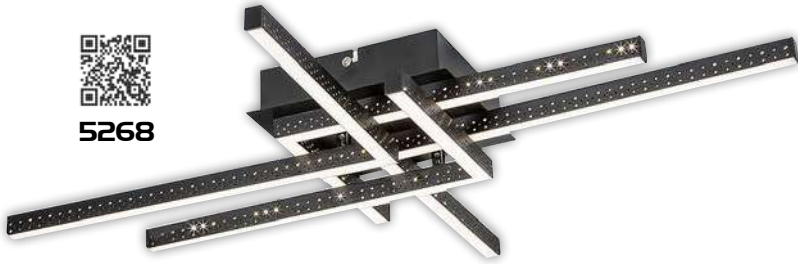

# CASIMIR

5 YEARS GUARANTEE

LED built-in

NATURAL White

G A ↑ G

New

5268

5269