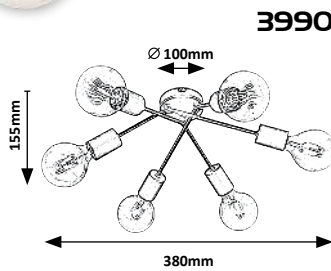

LAMAR

Others / Best match