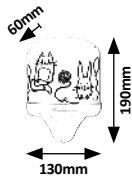

4570

WARM White

4632