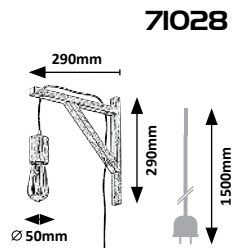

# UBUL

WOOD

TEXTILE  
CABLE

New

71028