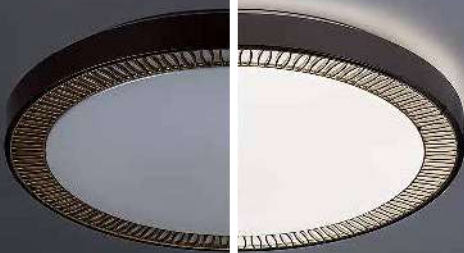

OFF

ON

rabalux®