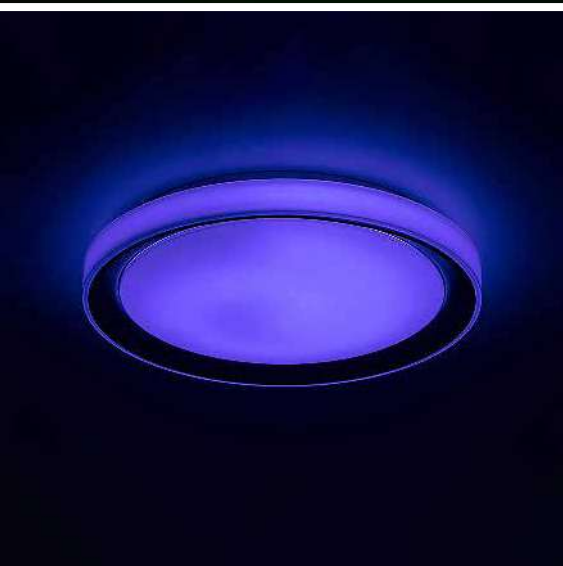

3510

EVEREST

3510

OPHELIA

5364

5365

3510 (M) (P)

LED / 40W
(3200lm, 2700K-6500K) incl.
IP20 • 19991 • 563
silver/white

5 998250 335100

5364 (M) (P)

LED / 24W
(2000lm, 3000K-6500K) incl.
IP20 • 19584 • 563
chrome/white

5 998250 353647

5365 (M) (P)

LED / 40W
(3200lm, 3000K-6500K) incl.
IP20 • 19585 • 563
chrome/white

5 998250 353654