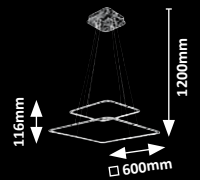

DONATELLA

5 YEAR WARRANTY

LED built-in

NATURAL White

G A ↑ G

2543

2544

2545

2546

2543 (M) (P)

LED / 21W
(1417lm, 4000K) incl.
IP20
white

5 998250 325439

2544 (M) (P)

LED / 37W
(2300lm, 4000K) incl.
IP20
white

5 998250 325446

2545 (M) (P)

LED / 95W
(5774lm, 4000K) incl.
IP20
white

5 998250 325453

2546 (M) (P)

LED / 65W
(4077lm, 4000K) incl.
IP20
white

5 998250 325460