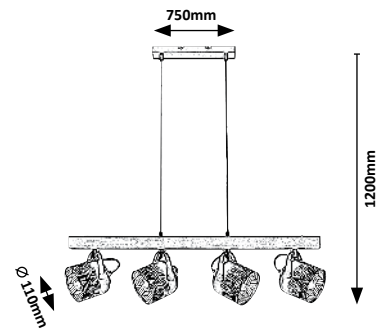

# ROTEM

WOOD

TEXTILE  
CABLE

designed by  
**rabalux**

**3298**

**3299**

**3300**

**3298** (M) (W)