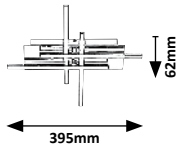

MEREDITH

5 YEAR GUARANTEE

LED built-in

NATURAL White

G A ↑ G

2479

2478

2480

2481

2478 (M) (P)

LED / 20W
(1440lm, 4000K) incl.
IP20
chrome/white

5 998250 324784

2479 (M) (P)

LED / 18W
(1440lm, 4000K) incl.
IP20
chrome/white

5 998250 324791

2481 (M) (P)

LED / 19,2W
(1550lm, 4000K) incl.
IP20
chrome/white

5 998250 324814

2480 (M) (P)

LED / 18W
(1500lm, 4000K) incl.
IP20
chrome/white

5 998250 324807