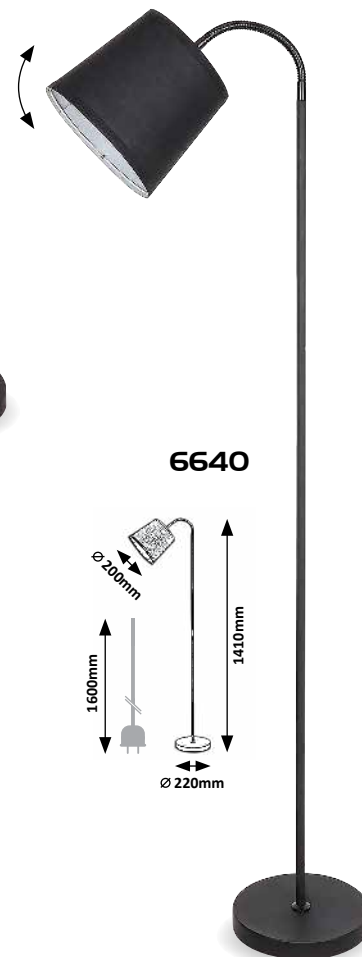

6640

∅ 200mm

1600mm
1410mm
∅ 220mm

740I1 (M) (P)

☒ E27 / 1x max. 40W
IP20 • 19369 •
black/white

5 996595 740115

740I2 (M) (P)

☒ E27 / 1x max. 40W
IP20 • 19369 •
silver/white

5 996595 740122

6639 (M) (T)

☒ E27 / 1x max. 25W
IP20 •
19982
black/grey

5 998250 366395

6640 (M) (T)

☒ E27 / 1x max. 25W
IP20 •
19979
black

5 998250 366401