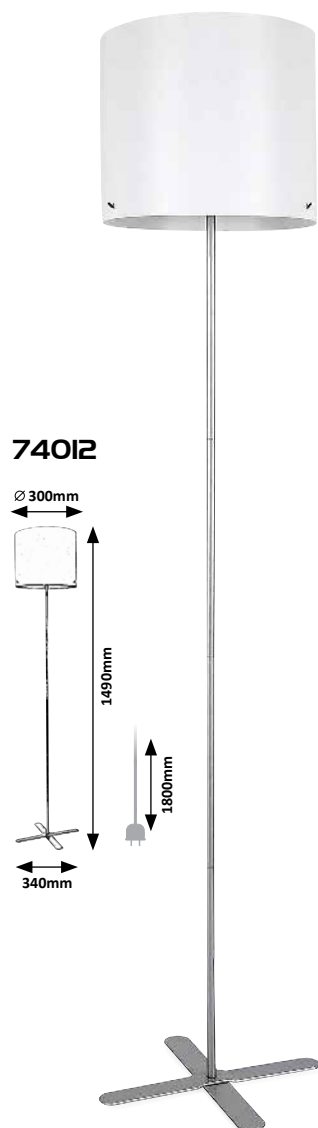

# GODRIC

**New**

**740I1**

∅ 300mm

1490mm  
1800mm  
340mm

**740I2**

∅ 300mm

1490mm  
1800mm  
340mm