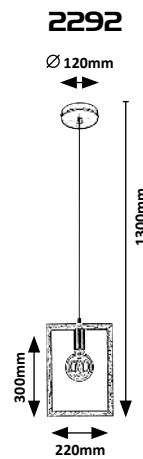

INDIGO

WOOD

New

2292