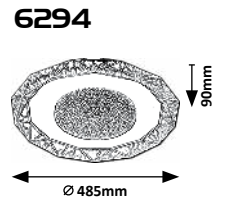

SIREN

6966 (M) (A)

LED / 18W
(1800lm, 3000K) incl.
IP20 • 19842
tinted colour

5 998250 369662

6967 (M) (A)

LED / 24W
(2400lm, 3000K) incl.
IP20 • 19843
tinted colour

5 998250 369679

1518 (M) (P)

LED / 48W
(3476lm, 3000K-6500K) incl.
IP20 • 19728 • 508
transparent/chrome

5 998250 315188

1519 (M) (P)

LED / 72W
(5728lm, 3000K-6500K) incl.
IP20 • 19729 • 508
transparent/chrome

5 998250 315195

6294 (M) (P)

LED / 50W
(3390lm, 4000K) incl.
IP20 • 19815
white

5 998250 362946