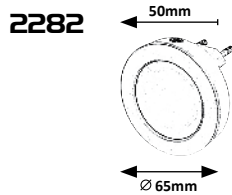

PUMPKIN

BILLY

ABEL

DEMBO

PARIS LUX

2282

P

LED / 0,5W
(5lm, 3000K) incl.
IP20
white

2283

P

LED / 0,5W
(5lm, 3000K) incl.
IP20
white

4647

P

LED / 0,5W
(2lm, 2700K) incl.
IP20
white

76011

P

LED / 0,54W
(5lm, 10lm;
3000K) incl. • IP20
white

76012

P

LED / 13,9W
(30lm, 35lm;
3000K) incl. • 0-3m, 90°
IP20 • white

4658

P

LED / 0,5W
(6lm, 4000K) incl.
IP20
white/transparent