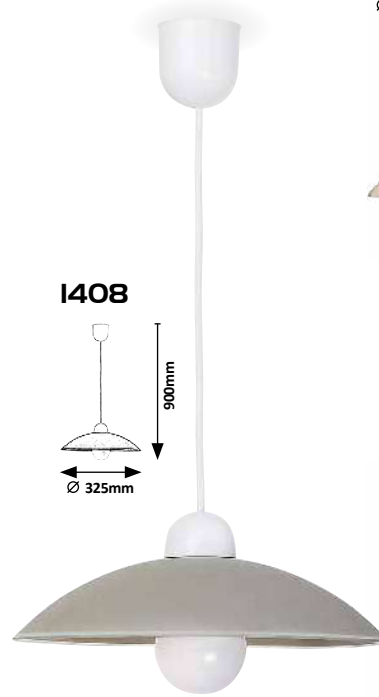

VINO

5 YEARS GUARANTEE

4782

4795

CUPOLA RANGE

5 YEARS GUARANTEE

4613

1408

4615

4782 **P G**

☒ E27 / 1x max. 60W
IP20 • 9184
white/orange

5 998250 347820

4795 **P G**

☒ E27 / 1x max. 60W
IP20 • 9186
white/silver

5 998250 347950

1408 **P G**

☒ E27 / 1x max. 60W
IP20 • 743
grey/white

5 998250 314082

4613 **P G**

☒ E27 / 1x max. 60W
IP20 • 9311
orange/white

5 998250 346137

4615 **P G**

☒ E27 / 1x max. 60W
IP20 • 9313
white

5 998250 346151