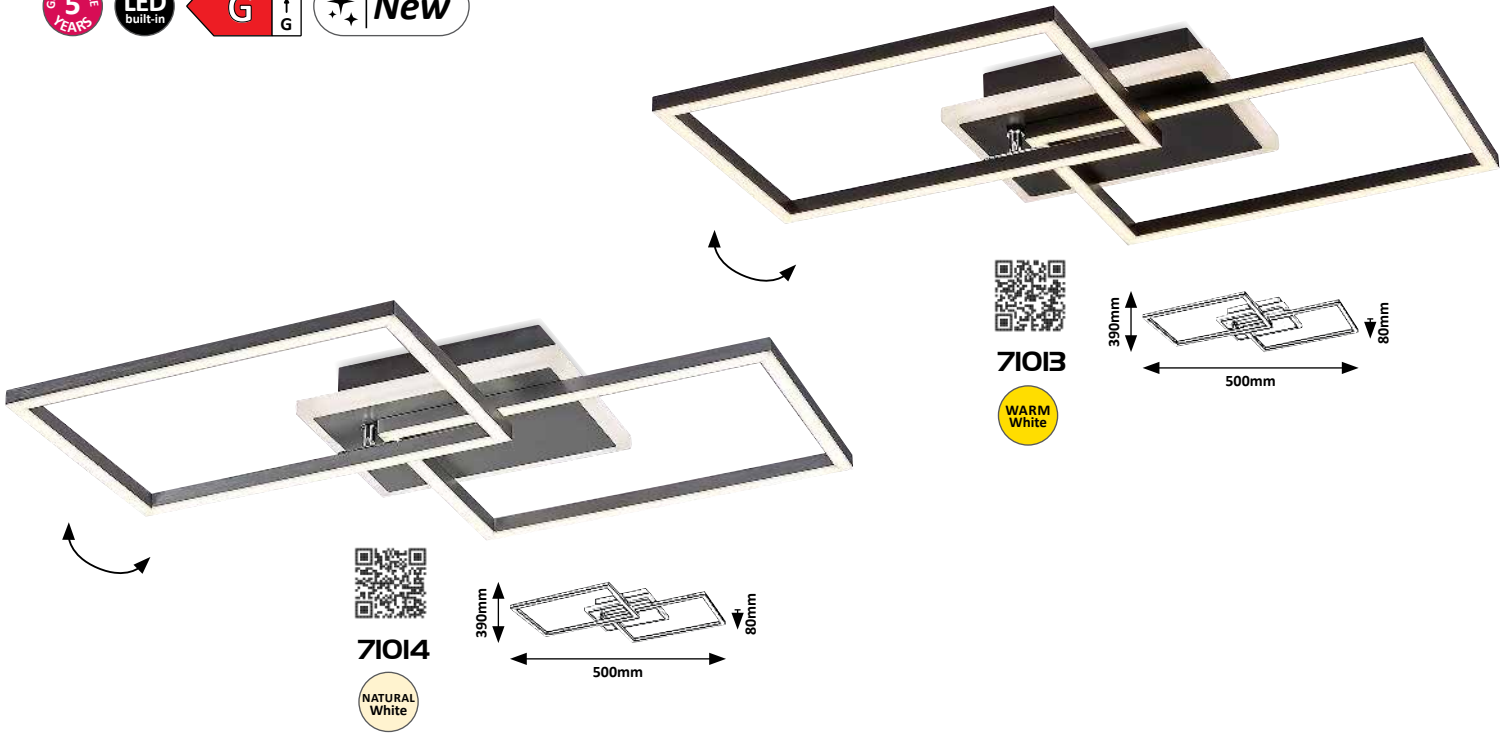

ATHELSTAN

5 YEARS GUARANTEE

LED built-in

G A ↑ G

New

CIRILLA

5 YEARS GUARANTEE

LED built-in

WARM White

G A ↑ G

New