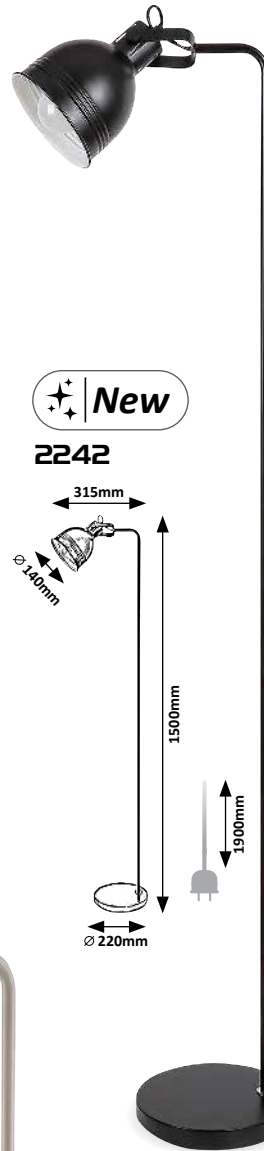

FLINT

New

New

New

New

3092

(M)

☒ E14 / 1x max. 25W
IP20 • black/white

5 998250 330921

3093

(M)

☒ E14 / 1x max. 25W
IP20 • beige/white

5 998250 330938

2240

(M)

☒ E14 / 1x max. 25W
IP20 • black/white

5 998250 322407

2241

(M)

☒ E14 / 1x max. 25W
IP20 • beige/white

5 998250 322414

2242

(M)

☒ E27 / 1x max. 40W
IP20 • black/white

5 998250 322421

2243

(M)

☒ E27 / 1x max. 40W
IP20 • beige/white

5 998250 322438