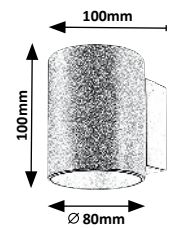

7017 (M)
☒ G9 / 1x max. 10W
IP20
matte black

7018 (M)
☒ G9 / 1x max. 10W
IP20
matte white

7019 (M)
☒ G9 / 1x max. 10W
IP20
brushed aluminium

7020 (M)
☒ G9 / 1x max. 10W
IP20
matte black

7021 (M)
☒ G9 / 1x max. 10W
IP20
matte white

7022 (M)
☒ G9 / 1x max. 10W
IP20
brushed aluminium