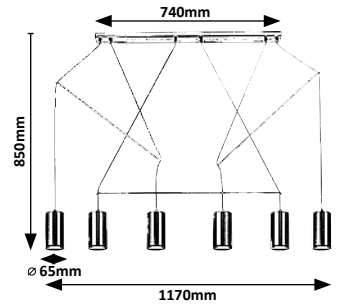

ASLAUG

TEXTILE
CABLE

New

72018

72018

☒ GU10 / 6x max. 50W
IP20
matte black

5 996595 720186