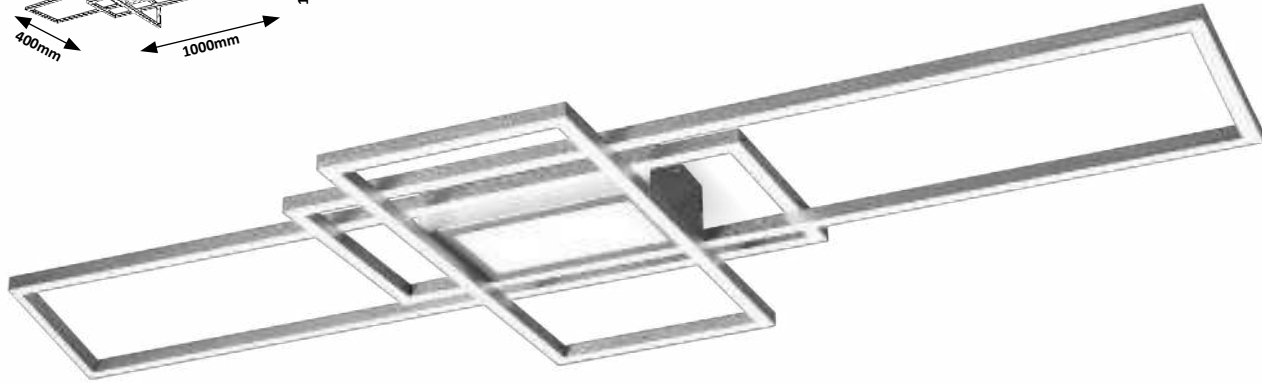

THABITA

6867

6869

6868

6867 (M) (P)

LED / 35W
(2500lm, 4000K) incl.
IP20
satin chrome/white

5 998250 368672

6868 (M) (P)

LED / 38W
(2250lm, 4000K) incl.
IP20
matte black/white

5 998250 368689

6869 (M) (P)

LED / 54W
(4200lm, 3000K-6500K) incl.
IP20 • 566
satin chrome/white

5 998250 368696