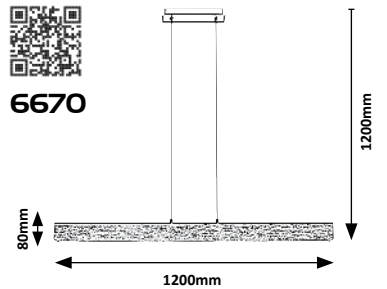

2957 (M) (P)

LED / 20W
(E) 1650lm; (E) 1760lm, 3000K incl.
IP20
satin chrome/white

5 998250 329574

6670 (M) (P)

LED / 24W
(E) 1920lm, 2700K-6500K incl.
IP20 • (E)
brushed aluminium/white

5 998250 366708