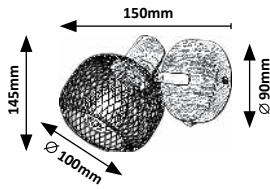

GRENDL

3127

3128

3129

3130

3127

⊠ E14 / 1x max. 40W
IP20 • beech/matte black

5 998250 331270

3128

⊠ E14 / 2x max. 40W
IP20 beech/matte black

5 998250 331287

3129

⊠ E14 / 3x max. 40W
IP20 beech/matte black

5 998250 331294

3130

⊠ E14 / 4x max. 40W
IP20 beech/matte black

5 998250 331300