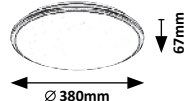

ENGON

5
YEAR
GUARANTEE

LED
built-in

NATURAL
White

PLASTIC

G A ↑ G

New

71127

71129

71131

71127

P

LED / 18W
(1220lm, 1800lm;
4000K) incl. • IP20
silver/white

5 996595 711276

71129

P

LED / 24W
(1620lm, 2600lm;
4000K) incl. • IP20
silver/white

5 996595 711290

71131

P

LED / 45W
(3300lm, 4600lm;
4000K) incl. • IP20
silver/white

5 996595 711313