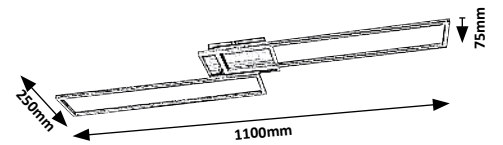

BENEDICK

71015

NEFERTUM

71004

71004 (M) (P)

LED / 38W
(3150lm, 4400lm;
3000K-6500K) incl. • IP20 • 548
black/white

5 996595 710040

71015 (M) (P)

LED / 40W
(3050lm, 4500lm;
2700K-6500K) incl. • IP20 • 561
silver/brushed aluminium/white

5 996595 710156