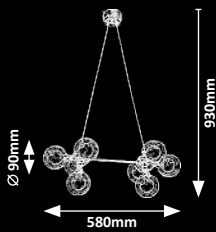

# BRIELLA

WARM  
White

2623

1050mm  
Ø 315mm

2624

Ø 90mm

580mm

930mm