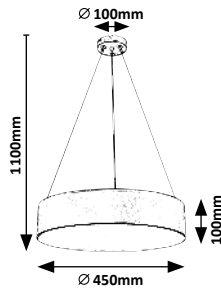

RENATA

5082

5081

MA

☒ E27 / G45 / 3x max. 10W
IP20 • 19837
matte black/white

5082

MA

☒ E27 / G45 / 3x max. 10W
IP20 • 19837
matte black/white

5083

MA

☒ E27 / G45 / 3x max. 10W
IP20 • 19837
matte white/white

5084

MA

☒ E27 / G45 / 3x max. 10W
IP20 • 19837
matte white/white