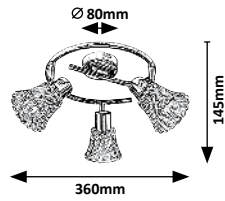

HESTIA

5301

5301 **MG**

☒ E14 / 3x max. 40W
IP20 • 19868
chrome/transparent

5302 **MG**

☒ E14 / 4x max. 40W
IP20 • 19868
chrome/transparent

5304 **MG**

☒ E14 / 5x max. 40W
IP20 • 19868
chrome/transparent