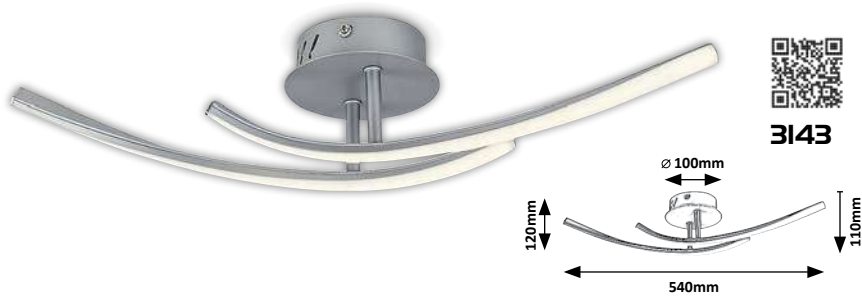

# TATJANA

5 YEARS GUARANTEE

LED built-in

NATURAL White

G A ↑ G

New

3144

3145