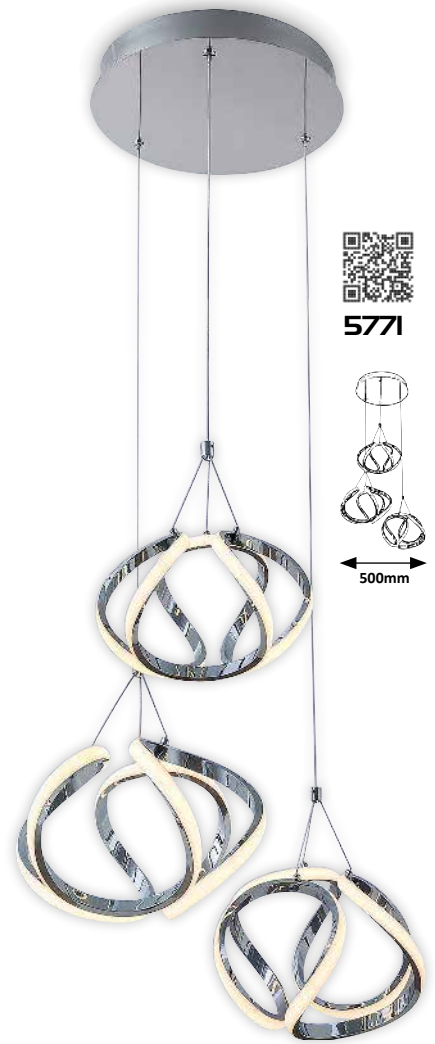

PALMIRA

5772

5771

5770

5770 (M) (P)

LED / 38W
(2500lm, 3000K) incl.
IP20
chrome

5771 (M) (P)

LED / 50W
(3400lm, 3000K) incl.
IP20
chrome

5772 (M) (P)

LED / 11W
(700lm, 3000K) incl.
IP20
chrome