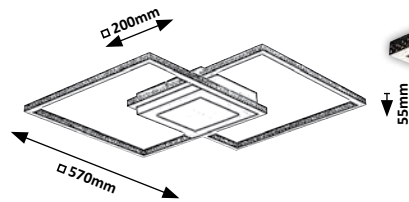

# CASIMIR

5 YEARS GUARANTEE

LED built-in

NATURAL White

G A ↑ G

New

5268

5269