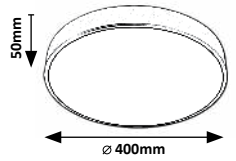

# TESIA

**3314**

**3315**

**3314** (M) (P)

LED / 36W  
(2600lm, 3000K) incl.  
IP20 • 19945  
matte black/white

**3315** (M) (P)

LED / 36W  
(2600lm, 4000K) incl.  
IP20 • 19945  
silver/white