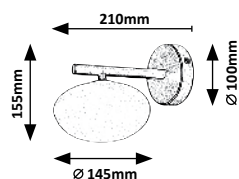

designed by rabalux

3060

SEPARATELY SWITCHABLE

3059 **M G**

☒ G9 / 1x max. 28W
IP20 • 19894
black/white

3060 **M G**

☒ G9 / 5x max. 28W
IP20 • 19894
black/white