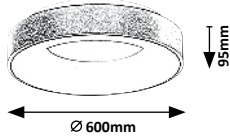

CARMELLA

5052

5053

5056

5057

5054

5055

5052 (M) (A)

LED / 30W
(1950lm, 4000K) incl.
IP20
gold/white

5 998250 350523

5053 (M) (A)

LED / 50W
(3400lm, 4000K) incl.
IP20
gold/white

5 998250 350530

5054 (M) (A)

LED / 50W
(3350lm, 4000K) incl.
IP20
gold/white

5 998250 350547

5055 (M) (A)

LED / 80W
(6335lm, 4000K) incl.
IP20
gold/white

5 998250 350554

5056 (M) (A)

LED / 30W
(1950lm, 4000K) incl.
IP20
gold/white

5 998250 350561

5057 (M) (A)

LED / 50W
(3889lm, 4000K) incl.
IP20
gold/white

5 998250 350578