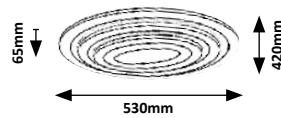

3264

TANELI

3264

3097

3098

3097 (M) (A)

LED / 41W
(3053lm, 3000K-6500K) incl.
IP20 • 528
white

3098 (M) (A)

LED / 54W
(4101lm, 3000K-6500K) incl.
IP20 • 528
white

3264 (M) (A)

LED / 47W
(2440lm, 3000K-6000K) incl.
IP20 • 528
white