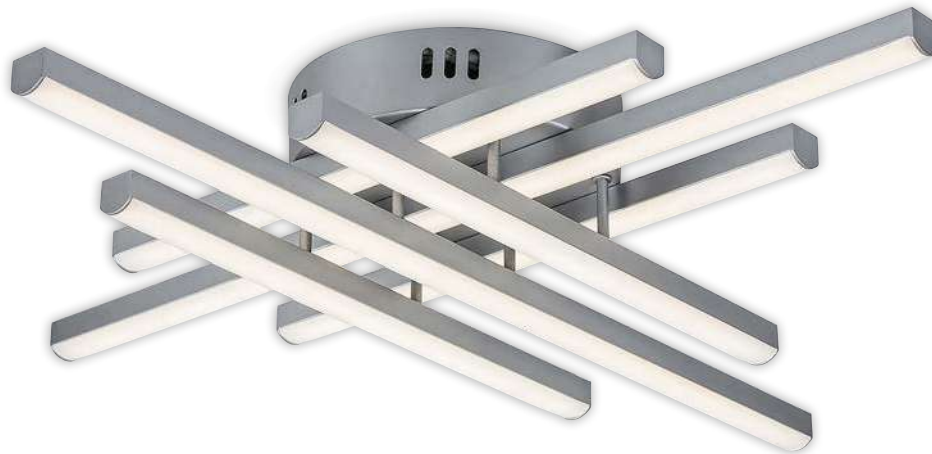

# NAYARA

5 YEARS GUARANTEE

LED built-in

NATURAL White

G A ↑ G

New

3014

3143 (M P)