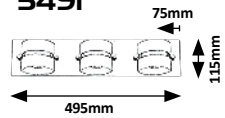

TONY

5489

5490

5491

5492

5489 (M) (P)

LED / 5W
(365lm, 4000K) incl.
IP44 • 19600
chrome/opal glass

5 998250 354897

5490 (M) (P)

LED / 10W
(730lm, 4000K) incl.
IP44 • 19600
chrome/opal glass

5 998250 354903

5491 (M) (P)

LED / 15W
(1095lm, 4000K) incl.
IP44 • 19600
chrome/opal glass

5 998250 354910

5492 (M) (P)

LED / 20W
(1460lm, 4000K) incl.
IP44 • 19600
chrome/opal glass

5 998250 354927