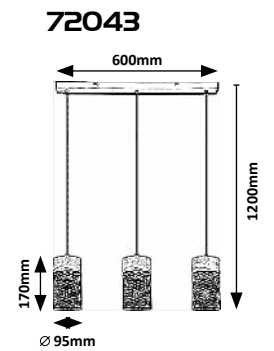

CALLUM

WOOD **New**

72041

☒ E27 / 1x max. 25W
IP20
beech/black

72043

☒ E27 / 3x max. 25W
IP20
beech/black

74040

☒ E27 / 1x max. 25W
IP20 •
beech/black