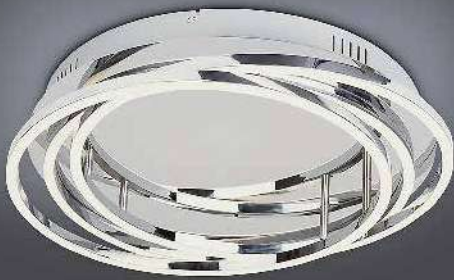

2183

SELENA

2183

2184

2183

LED / 40W
(3200lm, 4000K) incl.
IP20
chrome

5 998250 321837

2184

LED / 30W
(2400lm, 4000K) incl.
IP20
chrome

5 998250 321844