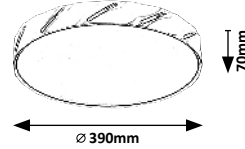

7118 (M P)

LED / 25W
(1120lm, 2880lm;
3000K) incl. • IP20 • 20021
matte black/white

5 996595 711184

7119 (M P)

LED / 25W
(1400lm, 2880lm;
3000K) incl. • IP20 • 20007
matte white

5 996595 711191

7120 (M P)

LED / 25W
(1100lm, 3000lm;
4000K) incl. • IP20 • 20007
matte black/white

5 996595 711207