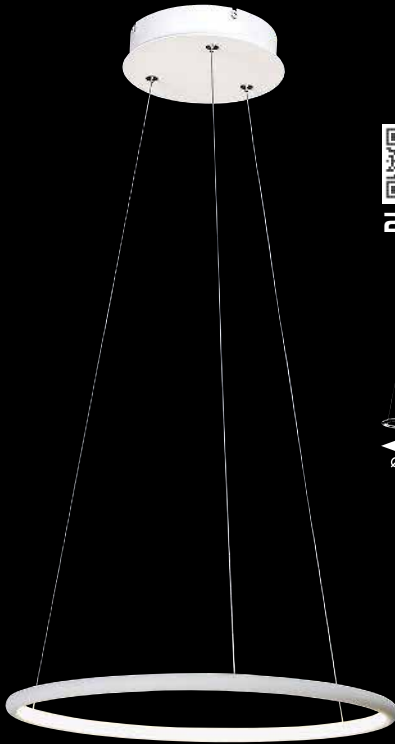

DONATELLA

5 YEAR WARRANTY

LED built-in

NATURAL White

G A ↑ G

2543