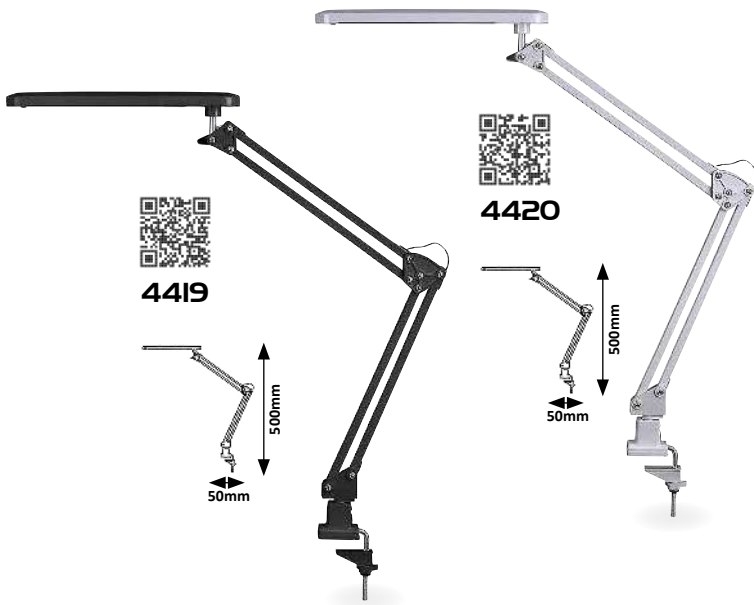

RAUL

4419

4420

RONALD