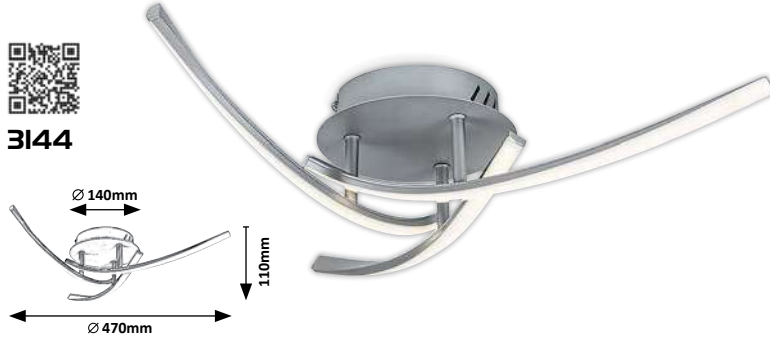

# TATJANA

5 YEARS GUARANTEE

LED built-in

NATURAL White

G A ↑ G

New

3144

3145