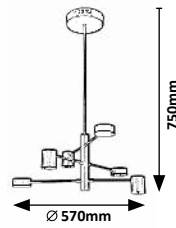

SOLOMON

5
YEAR
WARRANTY

LED
built-in

NATURAL
White

G
A
↑
G

6355

6355 (M) (A)

LED / 30W
(2400lm, 4000K) incl.
IP20
matte black

5 998250 363554