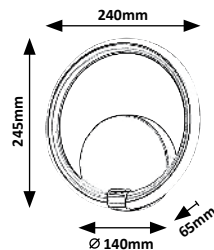

WILLOW

6969

6970

6969 (M) (P)

LED / 12W
(750lm, 4000K) incl.
IP20
matte black/white/chrome

5 998250 369693

6970 (M) (P)

LED / 48W
(2760lm, 4000K) incl.
IP20
matte black/white/chrome

5 998250 369709