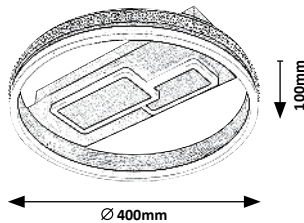

6830 (MA)

LED / 50W
(2450lm, 4000K) incl.
IP20
silver/white

5 998250 368306