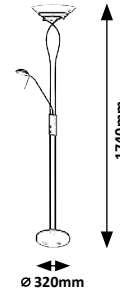

BETA

4075

R7s
1x max. 230W

G9
1x max. 40W

4076

R7s
1x max. 230W

G9
1x max. 40W

GAMMA TREND

4554

E27
2x max. 15W

G9
1x max. 40W

4555

E27
2x max. 15W

G9
1x max. 40W

4075 **MG**

☑ 230W (4970lm, 2700K)
+ 28W (370lm, 2700K) incl.
R7s / 1x max. 230W + G9 / 1x max. 40W
IP20 • ☐ • ▲ 19004 • satin chrome

4076 **MG**

☑ 230W (4970lm, 2700K)
+ 28W (370lm, 2700K) incl.
R7s / 1x max. 230W + G9 / 1x max. 40W
IP20 • ☐ • ▲ 19004 • bronze

4554 **MG**

☒ E27 / 2x max. 15W
+ G9 / 1x max. 40W
IP20 • ☐ • ▲ 19002 • ▲ 19003
matte black/white

4555 **MG**

☒ E27 / 2x max. 15W
+ G9 / 1x max. 40W
IP20 • ☐ • ▲ 19002 • ▲ 19003
antique white/white