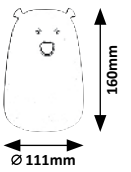

RICE

Others /
383. Best match

designed by
rabalux

4894

4898

BALOO

5409

5410

5409, 5410

4894

PA

IP20
white

5 998250 348940

4898

PA

IP20
white

5 998250 348988

5409

SI

RGB LED / 0,4W
(29lm, 3000K) incl.
DC 5V incl.
IP20 • white

5 998250 354095

5410

SI

RGB LED / 0,4W
(29lm, 3000K) incl.
DC 5V incl.
IP20 • white

5 998250 354101