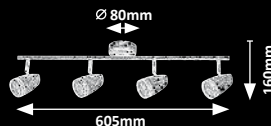

KAREN

5 YEAR WARRANTY
LED built-in
WARM White

5564

5565

5566

5567

5564 (M) (P)

LED / 4W
(280lm, 3000K) incl.
IP20 •
white/beech

5 998250 355641

5565 (M) (P)

LED / 8W
(560lm, 3000K) incl.
IP20
white/beech

5 998250 355658

5566 (M) (P)

LED / 12W
(840lm, 3000K) incl.
IP20
white/beech

5 998250 355665

5567 (M) (P)

LED / 16W
(1120lm, 3000K) incl.
IP20
white/beech

5 998250 355672