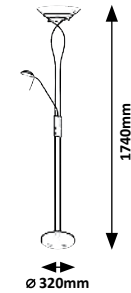

4555

E27
2x max. 15W

G9
1x max. 40W