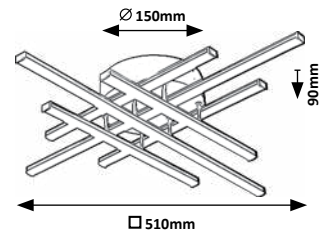

# NAYARA

5 YEARS GUARANTEE

LED built-in

NATURAL White

G A ↑ G

New

3014

3143 (M P)