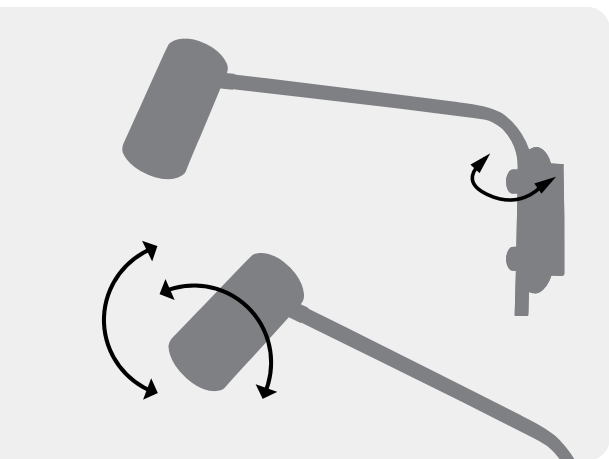

# ZIRCON

**5069** (M)  
 ☒ GU10 / 1x max. 5W  
 IP20  
 matte black/silver

**5070** (M)  
 ☒ GU10 / 2x max. 5W  
 IP20  
 matte black/silver

**5072** (M)  
 ☒ GU10 / 1x max. 5W  
 IP20 • ☒  
 matte black/silver