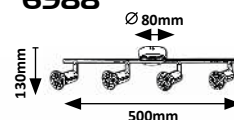

# NORTON LED

LED  
incl.

WARM  
White

6986

6987

6989

6988

6986