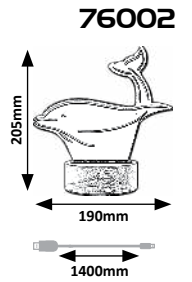

AKALI

76001

DC 5V / LED / 2W
(50lm, 230lm;
3000K) incl. • IP20 •
beech/transparent

76002

DC 5V / LED / 2W
(50lm, 230lm;
3000K) incl. • IP20 •
beech/transparent