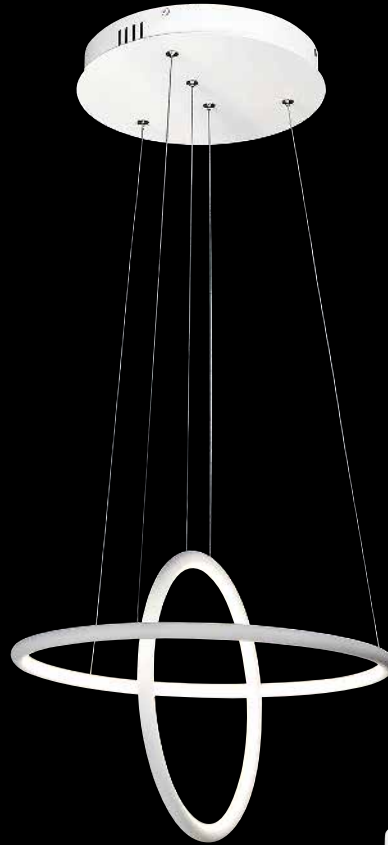

# DONATELLA

5 YEAR WARRANTY

LED built-in

NATURAL White

G A ↑ G

2543

2544

2545