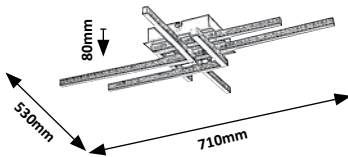

# CASIMIR

5 YEARS GUARANTEE

LED built-in

NATURAL White

G A ↑ G

New

5268

5269