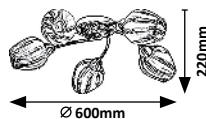

DANILA

2970

2621

2968 **MG**

☒ E27 / 1x max. 60W
IP20 • 19251
chrome/white

2969 **MG**

☒ E27 / 3x max. 60W
IP20 • 19251
chrome/white

2970 **MG**

☒ E27 / 5x max. 60W
IP20 • 19251
chrome/white