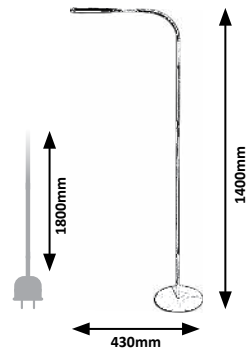

ADELMO

74007

74008

74009

74010

74007 (M) (P)

LED / 10W
(910lm, 1000lm;
3000K-6000K) incl. • IP20
black/white

5 996595 740078

74008 (M) (P)

LED / 10W
(910lm, 1000lm;
3000K-6000K) incl. • IP20
grey/white

5 996595 740085

74009 (M) (P)

LED / 10W
(910lm, 1000lm;
3000K-6000K) incl. • IP20
black/white

5 996595 740092

74010 (M) (P)

LED / 10W
(910lm, 1000lm;
3000K-6000K) incl. • IP20
grey/white

5 996595 740108