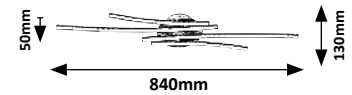

MEREDITH

5 YEAR GUARANTEE

LED built-in

NATURAL White

G A ↑ G

2479

2478

2480

2481

2478 (M) (P)

LED / 20W
(1440lm, 4000K) incl.
IP20
chrome/white

5 998250 324784

2479 (M) (P)

LED / 18W
(1440lm, 4000K) incl.
IP20
chrome/white

5 998250 324791

2481 (M) (P)

LED / 19,2W
(1550lm, 4000K) incl.
IP20
chrome/white

5 998250 324814

2480 (M) (P)

LED / 18W
(1500lm, 4000K) incl.
IP20
chrome/white

5 998250 324807