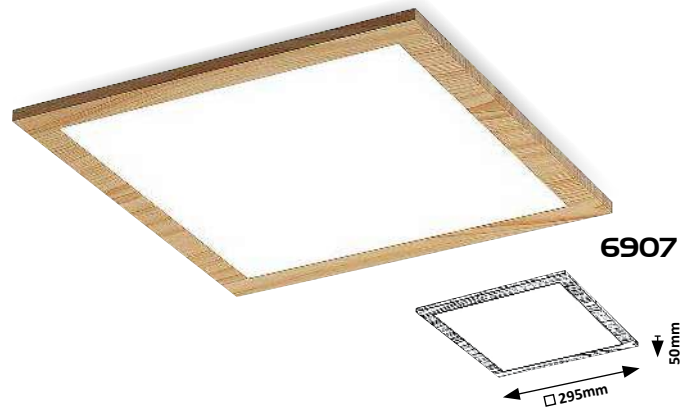

ALMOND

6907 (M) (P)

LED / 12W
(1260lm, 4000K) incl.
IP20
beech/white

6908 (M) (P)

LED / 40W
(4200lm, 4000K) incl.
IP20
beech/white

6909 (M) (P)

LED / 40W
(4200lm, 4000K) incl.
IP20
beech/white