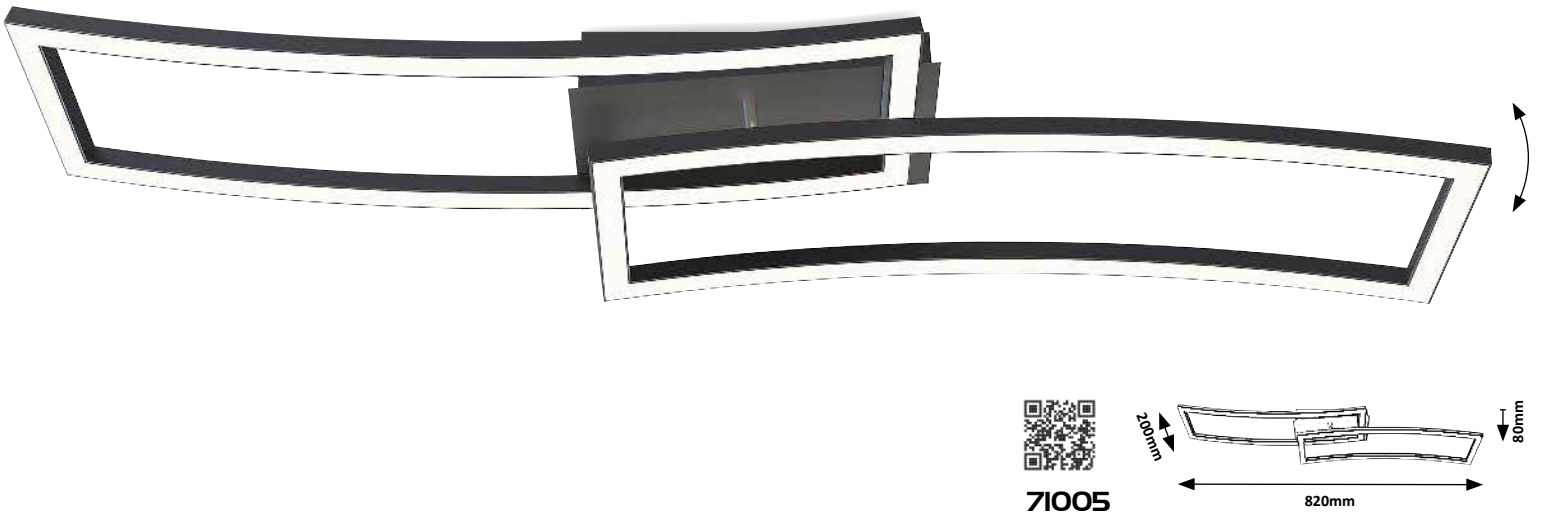

# CIRILLA

5 YEARS GUARANTEE

LED built-in

WARM White

G A ↑ G

New

**71013** (M) (P)

LED / 40W  
 (2050lm, 3300lm;  
 3000K) incl. • IP20  
 matte black/white