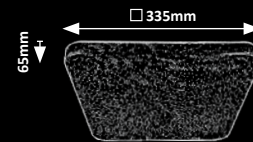

LUCAS

3072

3073

3074

3072 (M) (P)

LED / 12W
(900lm, 4000K) incl.
IP20 • 19907
white

3073 (M) (P)

LED / 18W
(1350lm, 4000K) incl.
IP20 • 19908
white

3074 (M) (P)

LED / 24W
(1800lm, 4000K) incl.
IP20 • 19909
white