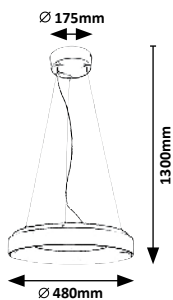

72002

72001 (M) (P)

LED / 38W
(3150lm, 3800lm;
3000K-6500K) incl. • IP20 • 546
black/white

5 996595 720018

72002 (M) (P)

LED / 38W
(3150lm, 3800lm;
3000K-6500K) incl. • IP20 • 546
white

5 996595 720025