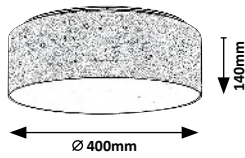

# OTILIA

5  
YEARS  
GUARANTEE

LED  
built-in

WARM  
White

G  
A  
↑  
G

3308

3307

3308