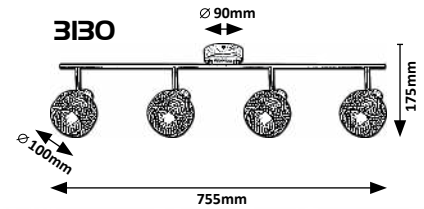

GRENDL

3127

3128

3129

3130

3127

⊠ E14 / 1x max. 40W
IP20 • beech/matte black

5 998250 331270

3128

⊠ E14 / 2x max. 40W
IP20 beech/matte black

5 998250 331287

3129

⊠ E14 / 3x max. 40W
IP20 beech/matte black

5 998250 331294

3130

⊠ E14 / 4x max. 40W
IP20 beech/matte black

5 998250 331300