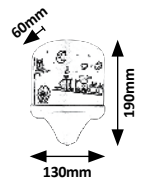

4569

WARM
White

60mm

190mm

130mm

4557 **(M G)**

⊠ E27 / 2x max. 60W
IP20 • ⏲ 680
multicolour