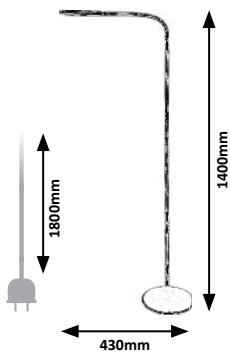

ADELMO

74007

74008

74009

74010

74007 (M) (P)

LED / 10W
(910lm, 1000lm;
3000K-6000K) incl. • IP20
black/white

5 996595 740078

74008 (M) (P)

LED / 10W
(910lm, 1000lm;
3000K-6000K) incl. • IP20
grey/white

5 996595 740085

74009 (M) (P)

LED / 10W
(910lm, 1000lm;
3000K-6000K) incl. • IP20
black/white

5 996595 740092

74010 (M) (P)

LED / 10W
(910lm, 1000lm;
3000K-6000K) incl. • IP20
grey/white

5 996595 740108