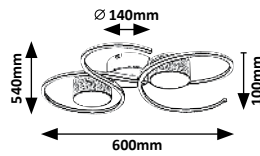

SHIENA

5
YEARS
GUARANTEE

LED
built-in

NATURAL
White

G
A
↑
G

New

71116

SABIRA

5
YEARS
GUARANTEE

LED
built-in

NATURAL
White

G
A
↑
G

New

71122

71122

71116 M P T

LED / 38W
(1880lm, 3300lm;
4000K) incl. • IP20
matte black/grey

5 996595 711160

71122 M P

LED / 8W
(340lm, 790lm;
4000K) incl. • IP20
black/white

5 996595 711221