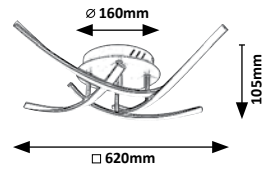

# TATJANA

5 YEARS GUARANTEE

LED built-in

NATURAL White

G A ↑ G

New

3144

3145