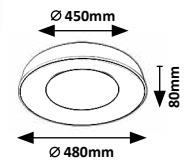

CEILO

3082

3083

3082, 3083

BACKLIGHT effect

3082 (M) (P)

LED / 38W
(3200lm, 3000K-6500K) incl.
IP20 • 502
black/white

5 998250 330822

3083 (M) (P)

LED / 38W
(3200lm, 3000K-6500K) incl.
IP20 • 502
white

5 998250 330839