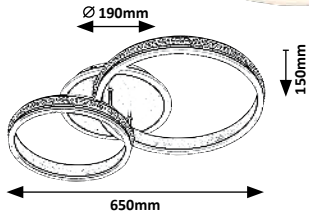

AVALON

2229