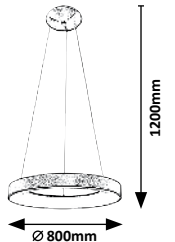

CARMELLA

5052

5053

5056

5057

5054

5055

5052 (M) (A)

LED / 30W
(1950lm, 4000K) incl.
IP20
gold/white

5 998250 350523

5053 (M) (A)

LED / 50W
(3400lm, 4000K) incl.
IP20
gold/white

5 998250 350530

5054 (M) (A)

LED / 50W
(3350lm, 4000K) incl.
IP20
gold/white

5 998250 350547

5055 (M) (A)

LED / 80W
(6335lm, 4000K) incl.
IP20
gold/white

5 998250 350554

5056 (M) (A)

LED / 30W
(1950lm, 4000K) incl.
IP20
gold/white

5 998250 350561

5057 (M) (A)

LED / 50W
(3889lm, 4000K) incl.
IP20
gold/white

5 998250 350578