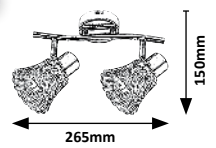

HESTIA

5299

5300

5303

5305

5299

MG

☒ E14 / 1x max. 40W
IP20 • 19868
chrome/transparent

5 998250 352992

5300

MG

☒ E14 / 2x max. 40W
IP20 • 19868
chrome/transparent

5 998250 353005

5303

MG

☒ E14 / 4x max. 40W
IP20 • 19869
chrome/transparent

5 998250 353036

5305

MG

☒ E14 / 5x max. 40W
IP20 • 19869
chrome/transparent

5 998250 353050