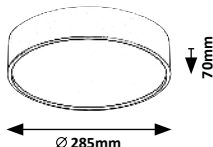

LARCIA

75011

75012

75011

LED / 19W
(1000lm, 1900lm;
4000K) incl. • IP44 • 6m, 120°
20010 • black/white

5 996595 750114

75012

LED / 19W
(1070lm, 1900lm;
4000K) incl. • IP44 • 6m, 120°
20011 • white

5 996595 750121

I491, I492 75011, 75012

adjustable • állítható • einstellbar

	1	2	Detection Area	3	4	5	Hold Time	6	7	8	Daylight Sensor
I	ON	ON	100%	ON	ON	ON	5s	ON	ON	ON	2Lux
II	ON	-	75%	ON	ON	-	30s	ON	ON	-	10Lux
III	-	ON	50%	ON	-	ON	1min	-	ON	-	25Lux
IV	-	-	25%	ON	-	-	3min	ON	-	-	50Lux
V				-	ON	ON	5min	-	-	-	Disable
VI				-	ON	-	10min				
VII				-	-	ON	20min				
VIII				-	-	-	30min