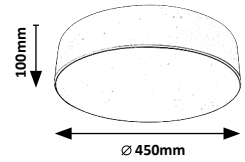

RENATA

5083

5081

MA

☒ E27 / G45 / 3x max. 10W
IP20 • 19837
matte black/white

5082

MA

☒ E27 / G45 / 3x max. 10W
IP20 • 19837
matte black/white

5083

MA

☒ E27 / G45 / 3x max. 10W
IP20 • 19837
matte white/white

5084

MA

☒ E27 / G45 / 3x max. 10W
IP20 • 19837
matte white/white