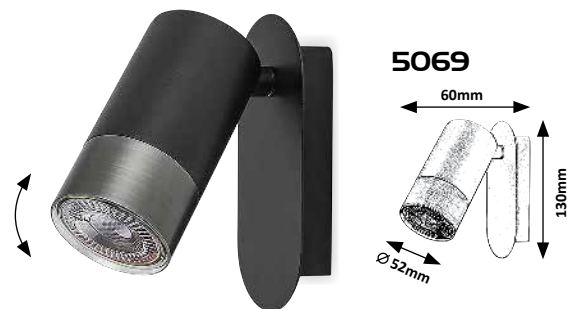

# ZIRCON

**5069** (M)  
 ☒ GU10 / 1x max. 5W  
 IP20  
 matte black/silver

**5070** (M)  
 ☒ GU10 / 2x max. 5W  
 IP20  
 matte black/silver

**5072** (M)  
 ☒ GU10 / 1x max. 5W  
 IP20 • ☒  
 matte black/silver