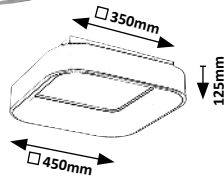

ADELINE

3926

3928

3927

3929

3926 (M) (A)

LED / 28W
(1800lm, 3000K-6000K) incl.
IP20 • 532
grey/white

5 998250 339269

3927 (M) (A)

LED / 28W
(1800lm, 3000K-6000K) incl.
IP20 • 532
grey/white

5 998250 339276

3928 (M) (A)

LED / 24W
(1500lm, 3000K-6000K) incl.
IP20 • 532
grey/white

5 998250 339283

3929 (M) (A)

LED / 24W
(1500lm, 3000K-6000K) incl.
IP20 • 532
grey/white

5 998250 339290