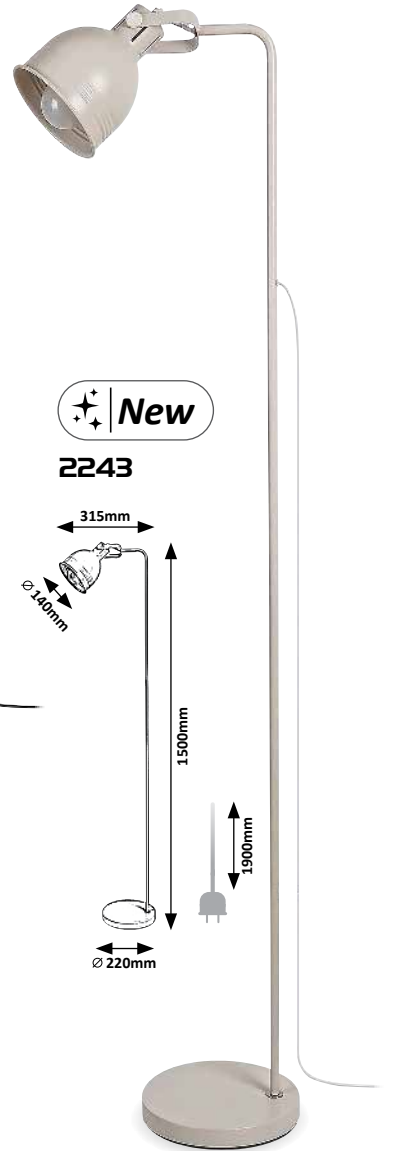

FLINT

New

2242

New

New

New

3092

(M)

☒ E14 / 1x max. 25W
IP20 • black/white

5 998250 330921

3093

(M)

☒ E14 / 1x max. 25W
IP20 • beige/white

5 998250 330938

2240

(M)

☒ E14 / 1x max. 25W
IP20 • black/white

5 998250 322407

2241

(M)

☒ E14 / 1x max. 25W
IP20 • beige/white

5 998250 322414

2242

(M)

☒ E27 / 1x max. 40W
IP20 • black/white

5 998250 322421

2243

(M)

☒ E27 / 1x max. 40W
IP20 • beige/white

5 998250 322438