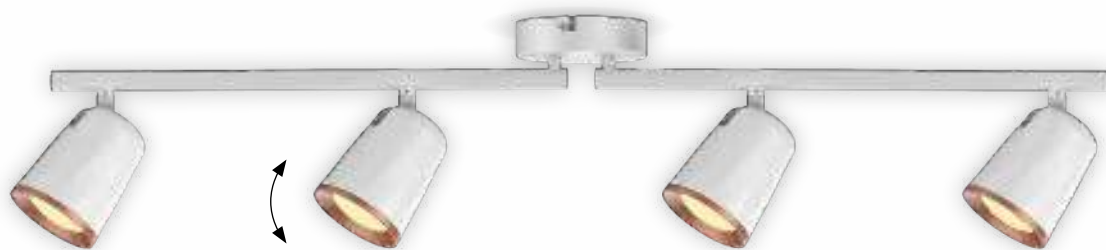

# SOLANGE

**5045**

**5046**

**5047**

**5048**

**5045**

LED / 6W  
(380lm, 3000K) incl.  
IP20 •   
white/gold

5 998250 350455