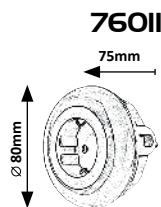

PUMPKIN

BILLY

ABEL

DEMBO

PARIS LUX

2282

P

LED / 0,5W
(5lm, 3000K) incl.
IP20
white

2283

P

LED / 0,5W
(5lm, 3000K) incl.
IP20
white

4647

P

LED / 0,5W
(2lm, 2700K) incl.
IP20
white

76011

P

LED / 0,54W
(5lm, 10lm;
3000K) incl. • IP20
white

76012

P

LED / 13,9W
(30lm, 35lm;
3000K) incl. • 0-3m, 90°
IP20 • white

4658

P

LED / 0,5W
(6lm, 4000K) incl.
IP20
white/transparent