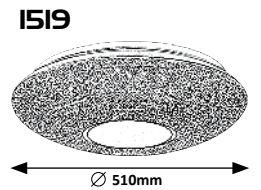

JILLIAN

CORALIA

SIREN

6966 (M) (A)

LED / 18W
(1800lm, 3000K) incl.
IP20 • 19842
tinted colour

5 998250 369662

6967 (M) (A)

LED / 24W
(2400lm, 3000K) incl.
IP20 • 19843
tinted colour

5 998250 369679

1518 (M) (P)

LED / 48W
(3476lm, 3000K-6500K) incl.
IP20 • 19728 • 508
transparent/chrome

5 998250 315188

1519 (M) (P)

LED / 72W
(5728lm, 3000K-6500K) incl.
IP20 • 19729 • 508
transparent/chrome

5 998250 315195

6294 (M) (P)

LED / 50W
(3390lm, 4000K) incl.
IP20 • 19815
white

5 998250 362946