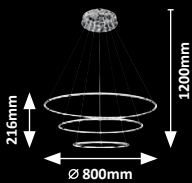

DONATELLA

5 YEAR WARRANTY

LED built-in

NATURAL White

G A ↑ G

2543

2544

2545

2546

2543 (M) (P)

LED / 21W
(1417lm, 4000K) incl.
IP20
white

5 998250 325439

2544 (M) (P)

LED / 37W
(2300lm, 4000K) incl.
IP20
white

5 998250 325446

2545 (M) (P)

LED / 95W
(5774lm, 4000K) incl.
IP20
white

5 998250 325453

2546 (M) (P)

LED / 65W
(4077lm, 4000K) incl.
IP20
white

5 998250 325460