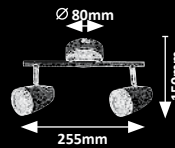

KAREN

5 YEAR WARRANTY
LED built-in
WARM White

5564

5565

5566

5567

5564 (M) (P)

LED / 4W
(280lm, 3000K) incl.
IP20 •
white/beech

5 998250 355641

5565 (M) (P)

LED / 8W
(560lm, 3000K) incl.
IP20
white/beech

5 998250 355658

5566 (M) (P)

LED / 12W
(840lm, 3000K) incl.
IP20
white/beech

5 998250 355665

5567 (M) (P)

LED / 16W
(1120lm, 3000K) incl.
IP20
white/beech

5 998250 355672