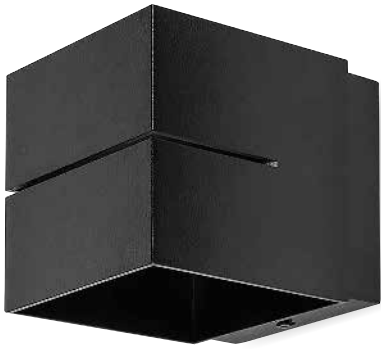

KAUNAS

INDIRECT

7017