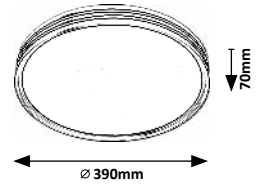

EPORA

7118

NESSIRA

71120

7119

7118 (M P)

LED / 25W
(1120lm, 2880lm;
3000K) incl. • IP20 • 20021
matte black/white

5 996595 711184

7119 (M P)

LED / 25W
(1400lm, 2880lm;
3000K) incl. • IP20 • 20007
matte white

5 996595 711191

7120 (M P)

LED / 25W
(1100lm, 3000lm;
4000K) incl. • IP20 • 20007
matte black/white

5 996595 711207