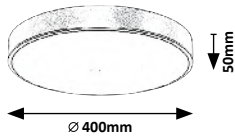

# TESIA

71037

71038

**71037** (M) (P)

LED / 36W (2300lm, 2880lm; 3000K) incl. • IP20

19945  
gold/white

5 996595 710378

**71038** (M) (P)