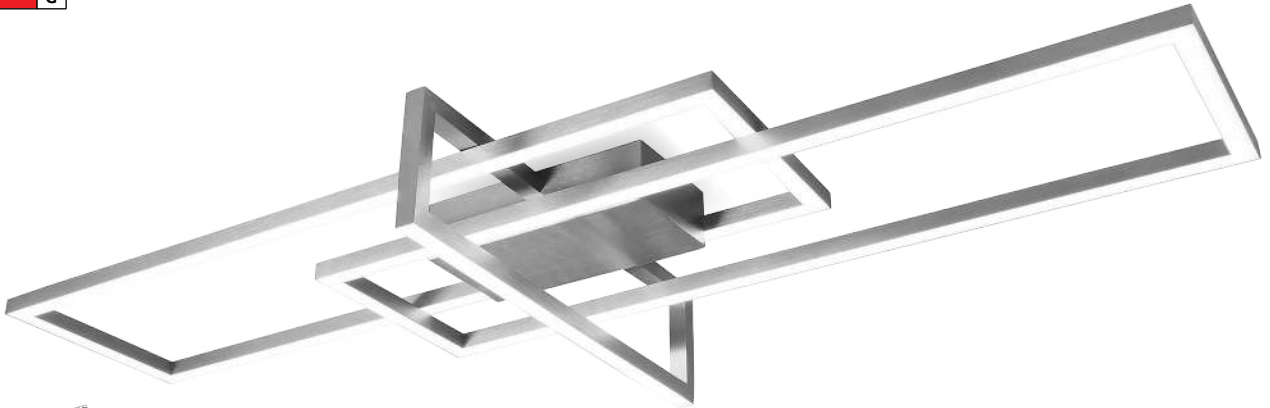

THABITA

6867