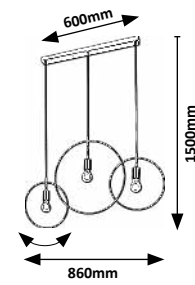

DILARA

TEXTILE
CABLE

1420
1586

New

72019

72019

☒ E27 / 3x max. 40W
IP20
matte black