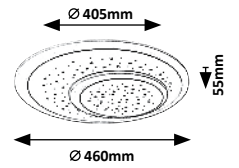

3264

TANELI

3264

3097

3098

3097 (M) (A)

LED / 41W
(3053lm, 3000K-6500K) incl.
IP20 • 528
white

3098 (M) (A)

LED / 54W
(4101lm, 3000K-6500K) incl.
IP20 • 528
white

3264 (M) (A)

LED / 47W
(2440lm, 3000K-6000K) incl.
IP20 • 528
white